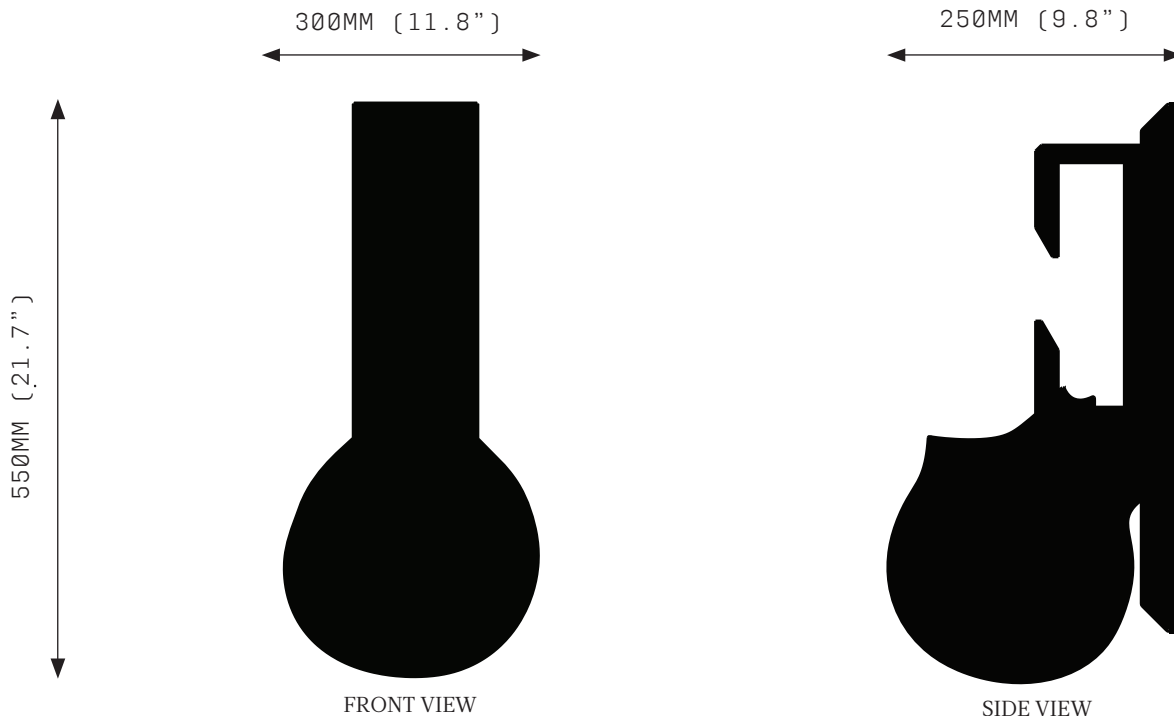

## SPECIFICATIONS

Ordering Code:  
NEP.WS

Lamp:  
G4 12V LED 2.5W 2700K

Lumens:  
300 LM

Voltage:  
12V DC

Watts:  
5W

Weight:  
Approx. 5 kg

Inclusions:  
Power Supply Unit x 60W