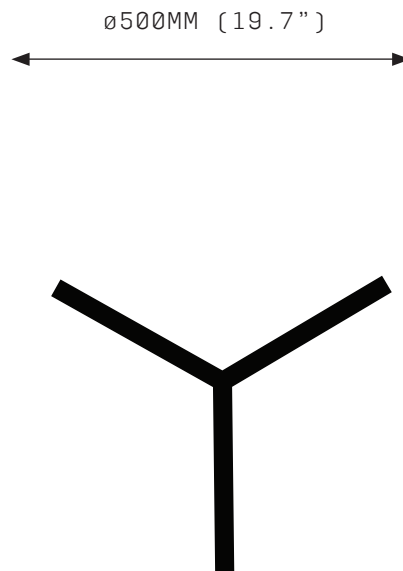

TRIPTYX

Geometry, a core language of the ASTERIX series, is expressed as timeless objects of light.

Reworking the concept of the traditional lantern to displace the light source from the interior to the external frame, TRIPTYX plays with the geometry of a triangle.

TRIPTYX

FRONT VIEW

TOP VIEW

SPECIFICATIONS

Ordering Code:
TRIP

Lamp:
24V LED WW 2700K

Lumens:
3476 LM

Voltage:
24V DC

Watts:
43W

Weight:
Approx. 5.5kg*
*Exclusive of canopy

Inclusions:
Power Supply Unit x 60W

Exclusions:
User Interface, Dimmer Unit

PRODUCT OPTIONS

Finishes:
AB Aged Brass
BB Brushed Brass
HRB Hand Rubbed Brass
DB Dark Bronze
MP Mottled Patina
PB Polished Brass
BSS Brushed Stainless Steel*
PSS Polished Stainless Steel*
* Stainless Steel has a different profile