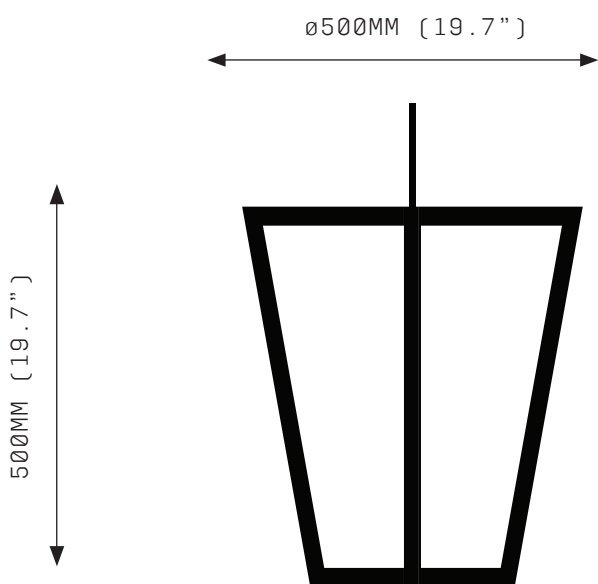

TRIPTYX

FRONT VIEW

TOP VIEW

SPECIFICATIONS

Ordering Code:
TRIP

Lamp:
24V LED WW 2700K

Lumens:
3476 LM

Voltage:
24V DC

Watts:
43W

Weight:
Approx. 5.5kg*
*Exclusive of canopy

Inclusions:
Power Supply Unit x 60W

Exclusions:
User Interface, Dimmer Unit

PRODUCT OPTIONS

Finishes:
AB Aged Brass
BB Brushed Brass
HRB Hand Rubbed Brass
DB Dark Bronze
MP Mottled Patina
PB Polished Brass
BSS Brushed Stainless Steel*
PSS Polished Stainless Steel*
* Stainless Steel has a different profile

Suspension:
ROD Vertical Rod

Canopy:*
RFS Round Flush Small
RFM Round Flush Medium
RFL Round Flush Large
RSM Round Surface Medium
RSL Round Surface Large
*Refer to Canopy Specification Guide

WARRANTY

3 Years Fixture
3 Years Power Supply Unit
3 Years LED