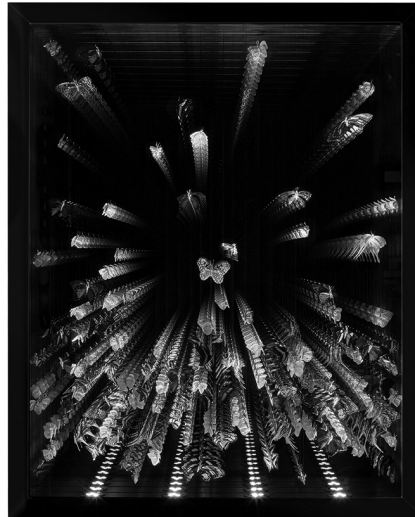

# COUP STUDIO

INFINITE BUTTERFLIES: SUNRISE

*By Jocelyn Marsh exclusively for Coup Studio*

**INFINITE BUTTERFLIES: SUNRISE**  
by Jocelyn Marsh

ITEM NO.	DIMENSIONS	WEIGHT
PM-CS-I5S	50" W x 5" D x 62" H	150 lbs

**FINISH OPTIONS**

- GOLD
- ROSE GOLD
- SILVER

**FRAME FINISH OPTIONS**

- MIDNIGHT SATIN
- MIDNIGHT GLOSS

**LAMPING (included)**

- DIMMABLE 12V LED, 2700 K
- ELECTRONIC DIMMABLE DRIVER

**DESCRIPTION**

Hand strung buerflies made from real butterfly wings and plated bronze bodies with plated branches and moss. Ebonized Wood frame with integrated LED lamping.