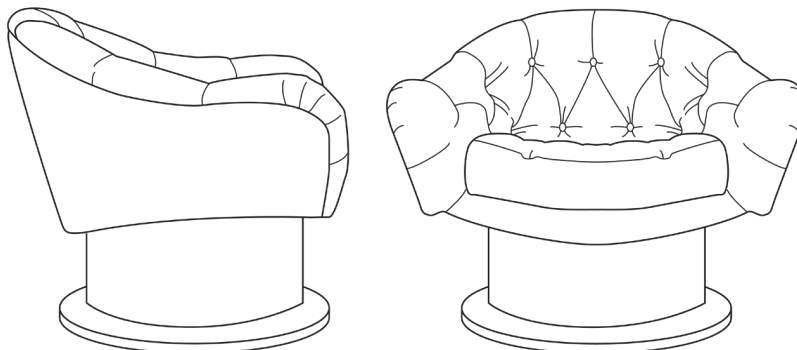

# COUP STUDIO

TURN AROUND SWIVEL CLUB CHAIR

## TURN AROUND SWIVEL CLUB CHAIR

ITEM NO.	DIMENSIONS	SEAT	ARM HEIGHT	WEIGHT
UP-CS-I9-WOOD	36" W x 31" D x 29" H	17" H (to crown) x 21" D	23.5"	75 lbs
	COM : 5.5 YARDS (plain 54" wide)	COL : 100 SQ. FEET (15% upcharge)		

ITEM NO.	DIMENSIONS	SEAT	ARM HEIGHT	WEIGHT
UP-CS-I9-METAL	36" W x 31" D x 29" H	17" H (to crown) x 21" D	23.5"	75 lbs
	COM : 5.5 YARDS (plain 54" wide)	COL : 100 SQ. FEET (15% upcharge)		