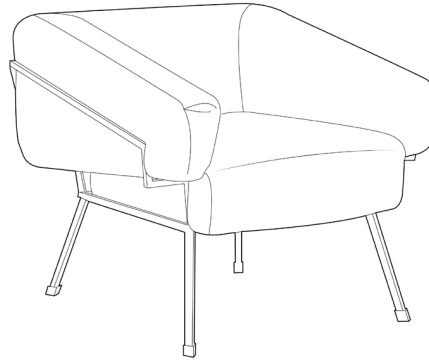

HANDMADE IN SAN FRANCISCO

COUP STUDIO

OBLIQUE CHAIR

OBLIQUE CHAIR

ITEM NO.	DIMENSIONS	SEAT	ARM HEIGHT	WEIGHT
UP-CS-57	30" W x 28" D x 27" H	17" H (to crown) x 18.5" D	27.5"	25 lbs

COM : 3 YARDS (plain 54" wide) COL : 54 SQ. FEET (15% upcharge)