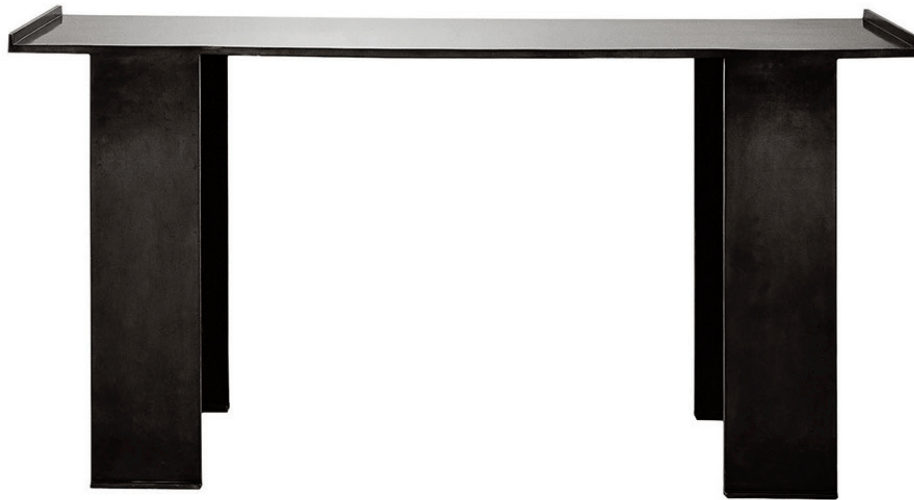

LIAIGRE

FURNITURE
CONSOLES

DOGUE CONSOLE 56223

*Cast Bronze console with a waxed Black Patina finish. Designed by Eric Schmitt for LIAIGRE.
Dimensions: 56.75W x 15.25D x 28.25H*