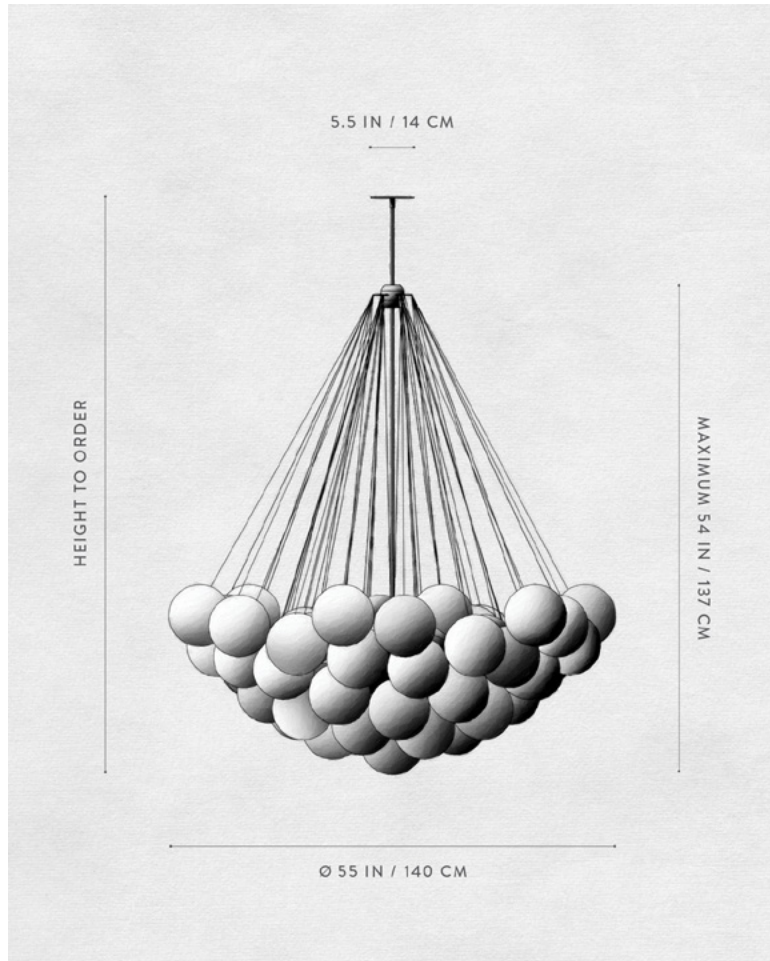

A P P A R A T U S

CLOUD : 37, AGED BRASS

CLOUD

REFERENCE

PATTERNS OF ORGANIZATION FOUND IN NATURE
VOLUME AND WEIGHTLESSNESS
CHAMPAGNE

COMPOSITION

FEATHERWEIGHT SPHERES SUSPENDED
FROM BRASS CHAIN MOUTH-BLOWN, FROSTED GLASS
REFRACTS A CENTRAL LIGHT SOURCE

A P P A R A T U S

A P P A R A T U S

CLOUD: 19, BLACKENED BRASS

A P P A R A T U S

A P P A R A T U S

	CLOUD : XL 49
DIMENSIONS	Ø 55 IN Ø 140 CM HEIGHT TO ORDER APPROX. 40 LBS / 18 KG
WEIGHT	
PRICE	FROM \$25550
MINIMUM HEIGHT	42 IN ONLY OVERALL FIXTURE HEIGHT 56 IN AND ABOVE WILL INCLUDE A TOP STEM
INCLUDES ADD HEIGHT	85 IN \$10 / IN
VOLTAGE	120-240 UL / CE
LAMPING BULB INCLUDED	MAX 40W 3 X 3.8W DIMMABLE LED BULB 220 LUMENS EACH 2000 - 2800K 120V : E26 SPHERE I : MATTE WHITE 240V : E27 SPHERE I : MATTE WHITE
BULB LIFE	15,000 HOURS
DEPOSIT BALANCE LEAD TIME	50% UPON ORDER DUE PRIOR TO SHIPPING PLEASE REFER TO WEBSITE
	FINISHED AND ASSEMBLED BY HAND IN NY DOMESTIC AND IMPORTED COMPONENTS