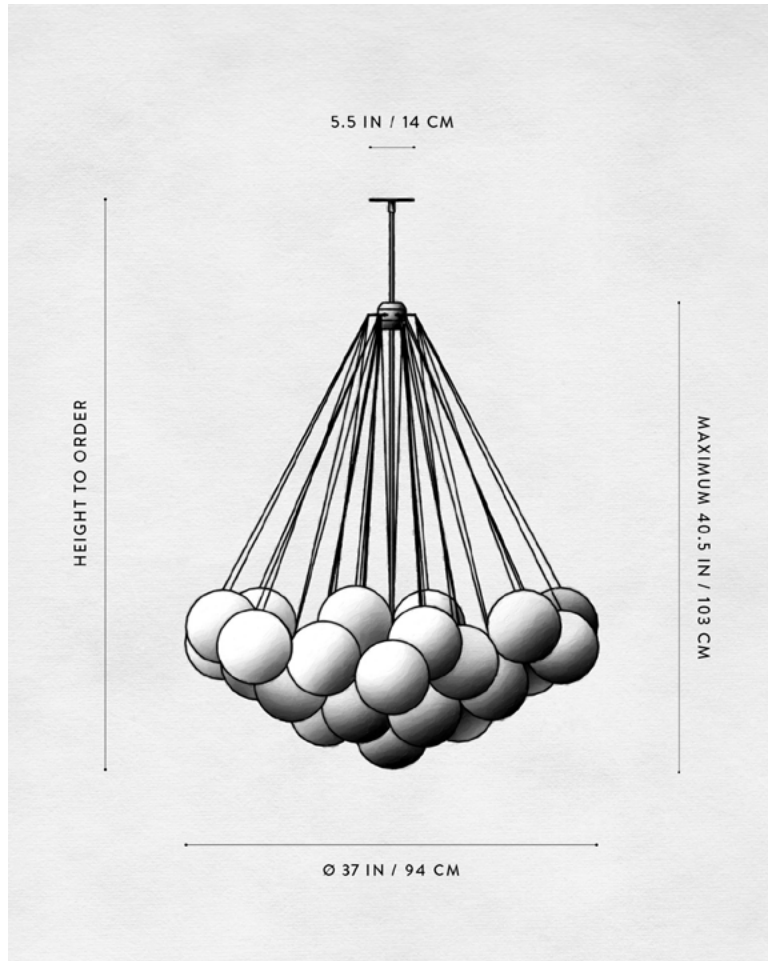

A P P A R A T U S

CLOUD : 37, AGED BRASS

CLOUD

REFERENCE

PATTERNS OF ORGANIZATION FOUND IN NATURE
VOLUME AND WEIGHTLESSNESS
CHAMPAGNE

COMPOSITION

FEATHERWEIGHT SPHERES SUSPENDED
FROM BRASS CHAIN MOUTH-BLOWN, FROSTED GLASS
REFRACTS A CENTRAL LIGHT SOURCE

A P P A R A T U S

A P P A R A T U S

CLOUD: 19, BLACKENED BRASS

A P P A R A T U S

A P P A R A T U S

	CLOUD : 31
DIMENSIONS	Ø 37 IN Ø 94 CM HEIGHT TO ORDER APPROX. 26 LBS / 12 KG
WEIGHT	
PRICE	FROM \$8950
MINIMUM HEIGHT	28 IN ONLY OVERALL FIXTURE HEIGHT 42 IN AND ABOVE WILL INCLUDE A TOP STEM
INCLUDES ADD HEIGHT	60 IN \$10 / IN
VOLTAGE	120-240 UL / CE
LAMPING BULB INCLUDED	MAX 40W 3 X 3.8W DIMMABLE LED BULB 220 LUMENS EACH 2000 - 2800K 120V : E26 SPHERE I : MATTE WHITE 240V : E27 SPHERE I : MATTE WHITE
BULB LIFE	15,000 HOURS
DEPOSIT BALANCE LEAD TIME	50% UPON ORDER DUE PRIOR TO SHIPPING PLEASE REFER TO WEBSITE
	FINISHED AND ASSEMBLED BY HAND IN NY DOMESTIC AND IMPORTED COMPONENTS