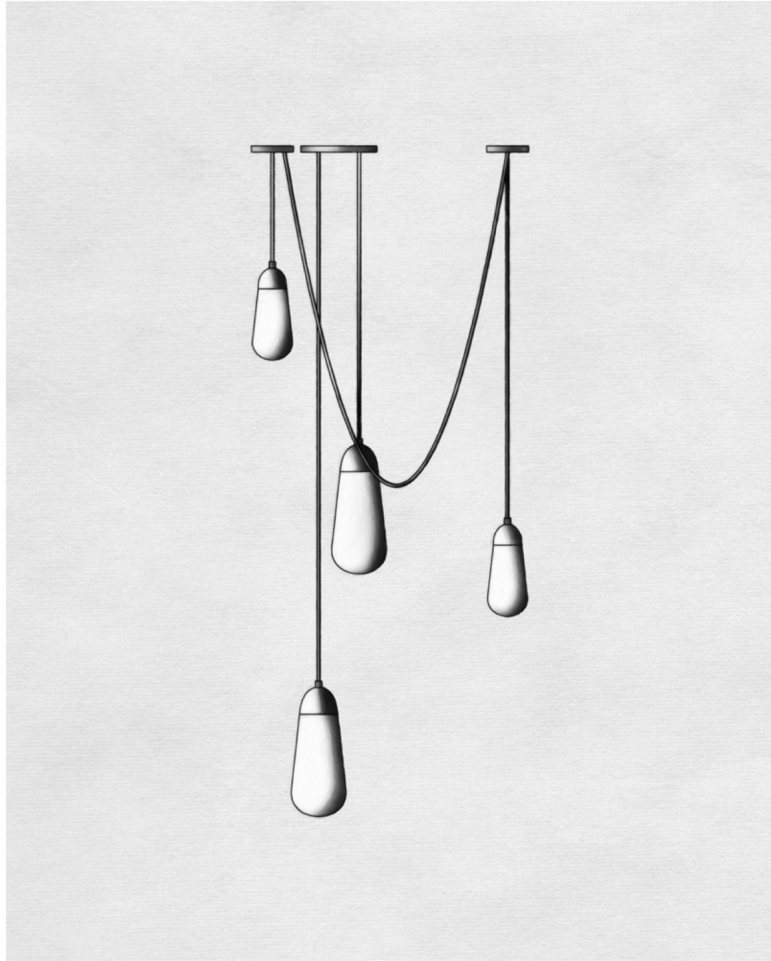

A P P A R A T U S

TARNISHED SILVER

BLACKENED BRASS

A P P A R A T U S

LARIAT : INSTALLATION

SITE-SPECIFIC ARRANGEMENT
VARIABLE NUMBER OF PENDANTS,
SWAGS, AND CANOPIES
CONTACT US TO BEGIN THE DESIGN PROCESS