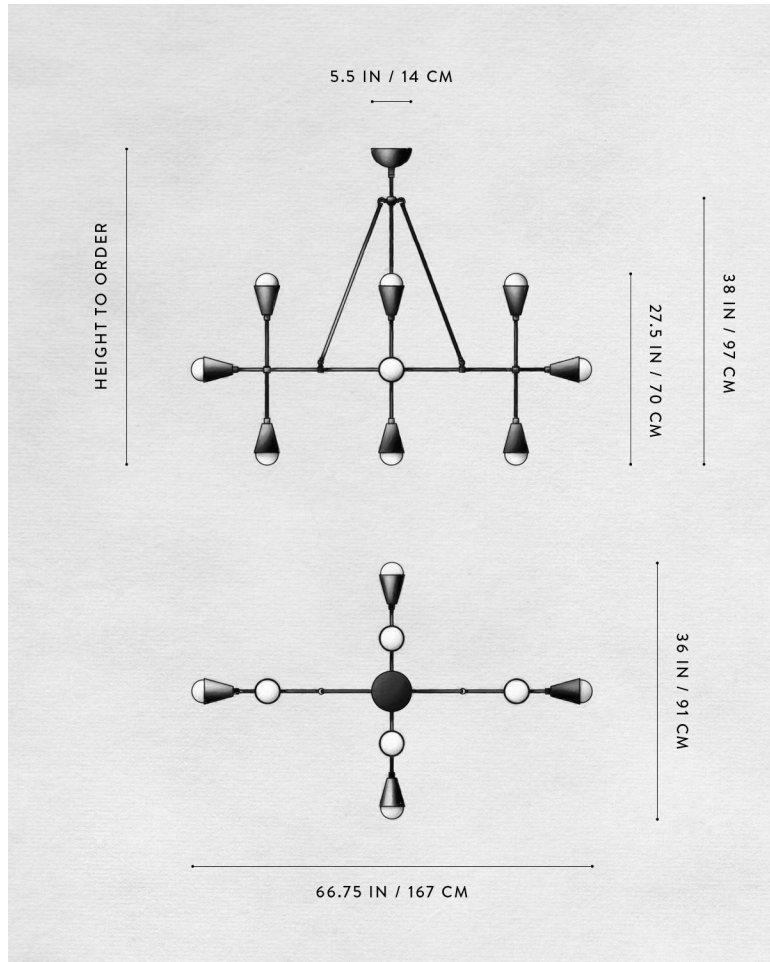

A P P A R A T U S

AGED BRASS / PORCELAIN

TRIAD : 12 LINEAR PENDANT

REFERENCE

MOLECULAR GEOMETRY
MUSIC THEORY

COMPOSITION

REPEATING TRIANGULAR AND CONICAL STRUCTURES
BRASS OR HAND-CAST PORCELAIN CONES

A P P A R A T U S

AGED BRASS / BLACKENED BRASS

AGED BRASS / BLACKENED BRASS / PORCELAIN

A P P A R A T U S

TRIAD : 12 LINEAR PENDANT

DIMENSIONS

65.75 W, 36 D IN

167 W, 91 D CM

HEIGHT TO ORDER

APPROX. 20 LBS / 9 KG

WEIGHT

PRICE

FROM \$12000 BRASS

FROM \$13200 PORCELAIN

MINIMUM HEIGHT

43.5 IN

INCLUDES