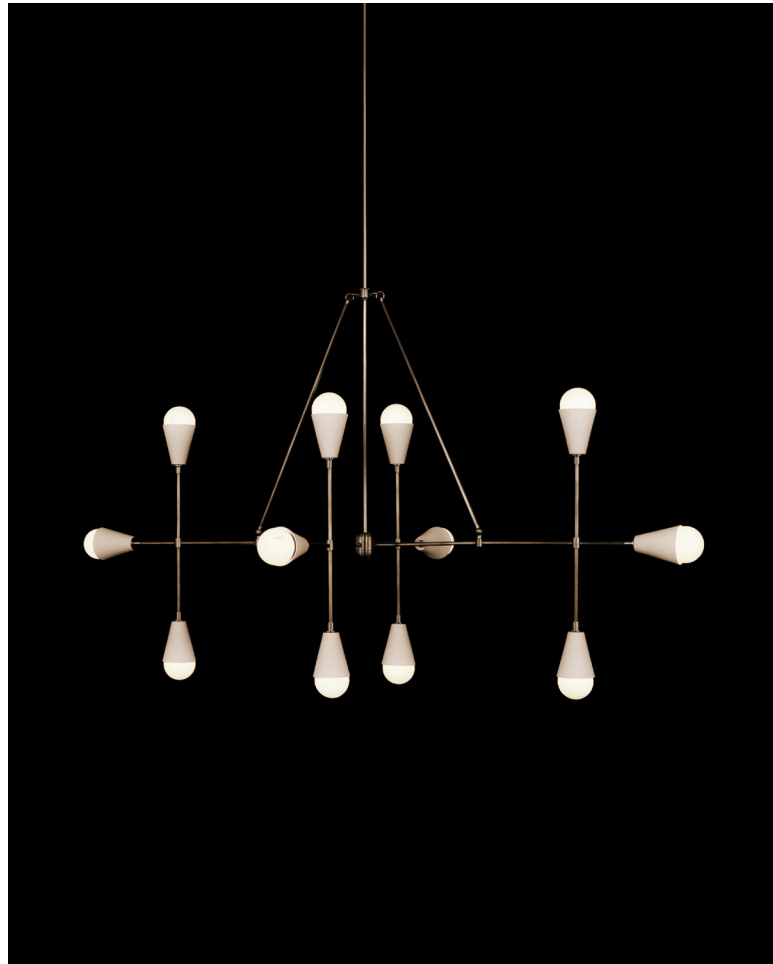

A P P A R A T U S

AGED BRASS / PORCELAIN

TRIAD : 12 LINEAR PENDANT

REFERENCE

MOLECULAR GEOMETRY
MUSIC THEORY

COMPOSITION

REPEATING TRIANGULAR AND CONICAL STRUCTURES
BRASS OR HAND-CAST PORCELAIN CONES

A P P A R A T U S

AGED BRASS / BLACKENED BRASS

AGED BRASS / BLACKENED BRASS / PORCELAIN

A P P A R A T U S

TRIAD : 12 LINEAR PENDANT

DIMENSIONS

65.75 W, 36 D IN

167 W, 91 D CM

HEIGHT TO ORDER

APPROX. 20 LBS / 9 KG

WEIGHT

PRICE

FROM \$12000 BRASS

FROM \$13200 PORCELAIN

MINIMUM HEIGHT

43.5 IN

INCLUDES

MAX 40W

12 X 6W DIMMABLE LED BULB

480 LUMENS EACH

2500K

120V : E26 GLOBE LG : MATTE WHITE

240V : E27 GLOBE LG : MATTE WHITE

BULB LIFE

30,000 HOURS