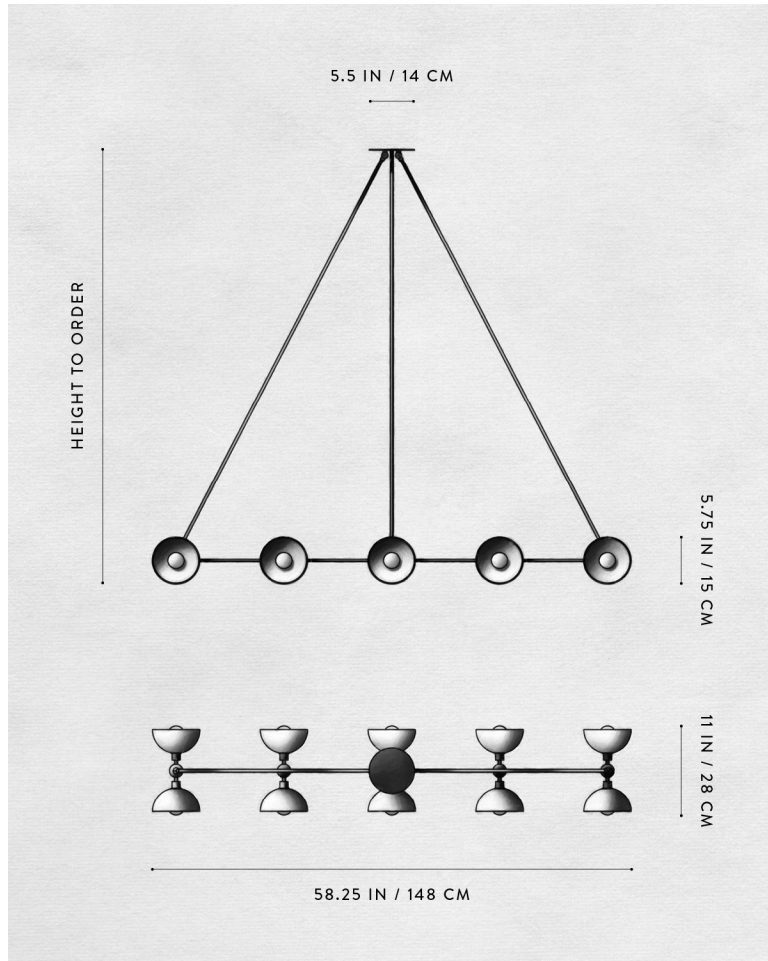

A P P A R A T U S

AGED BRASS / PORCELAIN

TRAPEZE : 10 PENDANT

REFERENCE

MOLECULAR GEOMETRY
CAPTURED STATES OF MOTION

COMPOSITION

SPHERES AND LINE SEGMENTS
TRIANGULAR SUSPENSION
BRASS OR HAND-CAST PORCELAIN BOWLS

A P P A R A T U S

AGED BRASS / PORCELAIN

AGED BRASS / BLACKENED BRASS

AGED BRASS

AGED BRASS / BLACKENED BRASS

A P P A R A T U S

TRAPEZE : 10 PENDANT

DIMENSIONS	58.25 W, 11 D IN 148 W, 28 D CM HEIGHT TO ORDER
WEIGHT	APPROX. 15 LBS / 7 KG
PRICE	FROM \$9600 BRASS FROM \$10600 PORCELAIN OR TWO-TONE BOWL TWO-TONE IS AGED BRASS BOWL INTERIOR WITH BLACKENED BRASS BOWL EXTERIOR
MINIMUM HEIGHT INCLUDES	16 IN
ADD HEIGHT	\$30 / IN
VOLTAGE	120-240 UL / CE
LAMPING	MAX 40W
BULB INCLUDED	10 X 3W DIMMABLE LED BULB 240 LUMENS EACH 2500K
BULB LIFE	120V : E12 GLOBE SM : MATTE WHITE 240V : E14 GLOBE SM : MATTE WHITE 30,000 HOURS
DEPOSIT	50% UPON ORDER
BALANCE	DUE PRIOR TO SHIPPING
LEAD TIME	PLEASE REFER TO WEBSITE