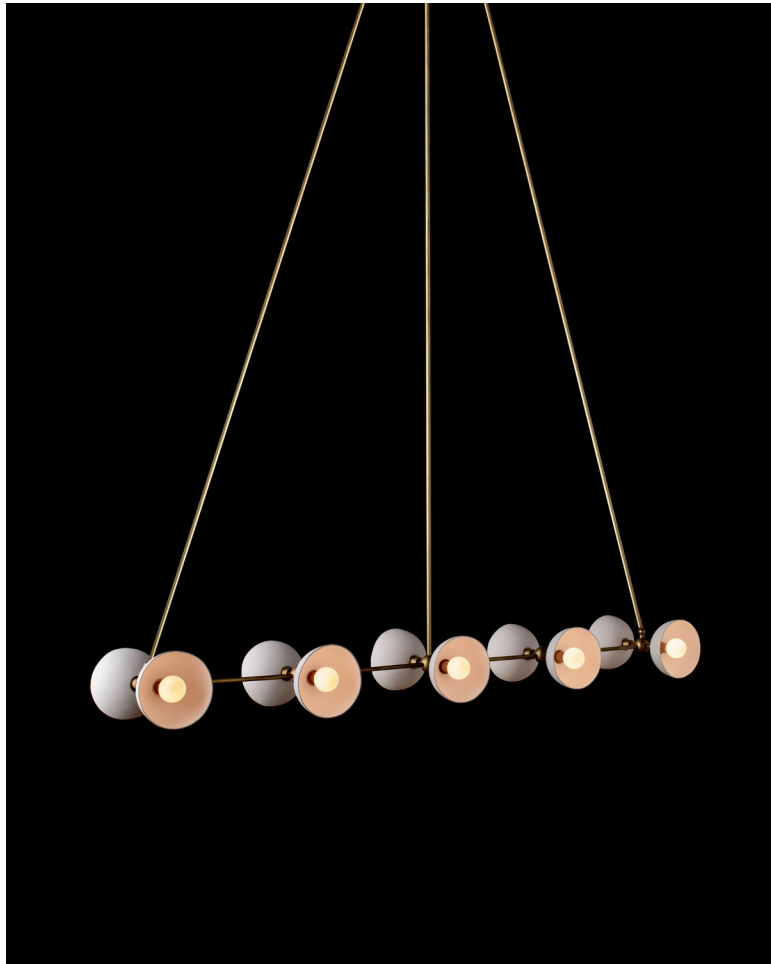

A P P A R A T U S

AGED BRASS / PORCELAIN

TRAPEZE : 10 PENDANT

REFERENCE

MOLECULAR GEOMETRY
CAPTURED STATES OF MOTION

COMPOSITION

SPHERES AND LINE SEGMENTS
TRIANGULAR SUSPENSION
BRASS OR HAND-CAST PORCELAIN BOWLS

A P P A R A T U S

AGED BRASS / PORCELAIN

AGED BRASS / BLACKENED BRASS

AGED BRASS

AGED BRASS / BLACKENED BRASS

A P P A R A T U S

TRAPEZE : 10 PENDANT

DIMENSIONS	58.25 W, 11 D IN 148 W, 28 D CM HEIGHT TO ORDER
WEIGHT	APPROX. 15 LBS / 7 KG
PRICE	FROM \$9600 BRASS FROM \$10600 PORCELAIN OR TWO-TONE BOWL TWO-TONE IS AGED BRASS BOWL INTERIOR WITH BLACKENED BRASS BOWL EXTERIOR
MINIMUM HEIGHT INCLUDES	16 IN
ADD HEIGHT	\$30 / IN
VOLTAGE	120-240 UL / CE
LAMPING	MAX 40W
BULB INCLUDED	10 X 3W DIMMABLE LED BULB 240 LUMENS EACH 2500K
BULB LIFE	120V : E12 GLOBE SM : MATTE WHITE 240V : E14 GLOBE SM : MATTE WHITE 30,000 HOURS
DEPOSIT	50% UPON ORDER
BALANCE	DUE PRIOR TO SHIPPING
LEAD TIME	PLEASE REFER TO WEBSITE