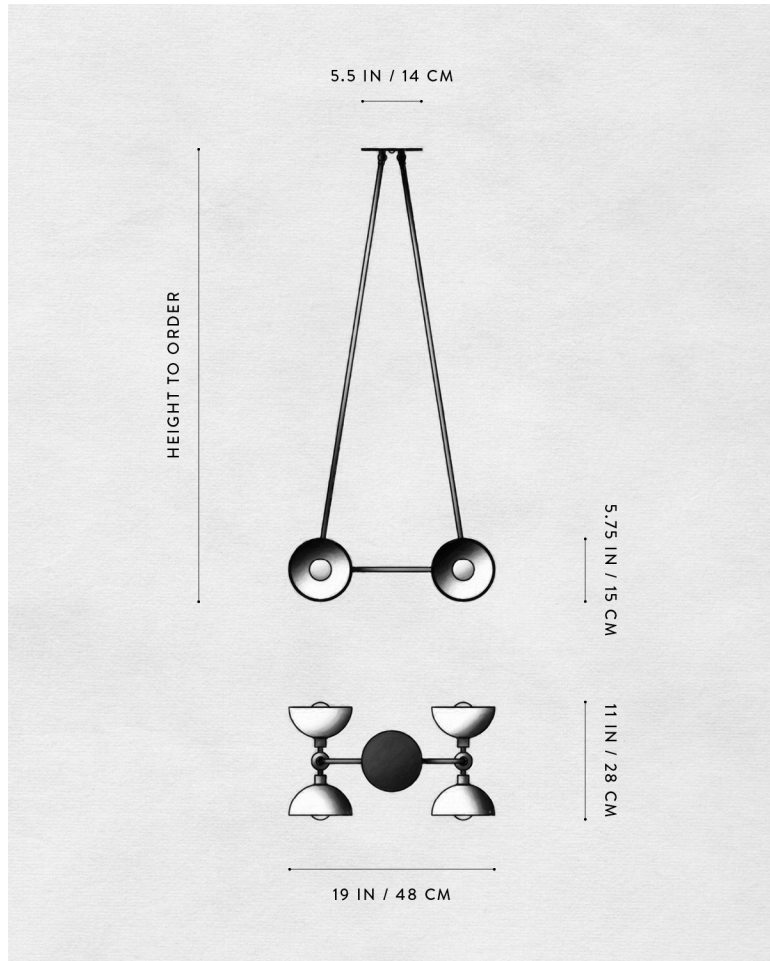

A P P A R A T U S

TARNISHED SILVER

TRAPEZE : 4 PENDANT

REFERENCE

MOLECULAR GEOMETRY
CAPTURED STATES OF MOTION

COMPOSITION

SPHERES AND LINE SEGMENTS
TRIANGULAR SUSPENSION
BRASS OR HAND-CAST PORCELAIN BOWLS

A P P A R A T U S

AGED BRASS / PORCELAIN

AGED BRASS / BLACKENED BRASS

AGED BRASS

AGED BRASS / BLACKENED BRASS

A P P A R A T U S

TRAPEZE : 4 PENDANT

DIMENSIONS	19 W, 11 D IN 48 W, 28 D CM
WEIGHT	APPROX. 5 LBS / 2 KG
PRICE	FROM \$4000 BRASS FROM \$4400 PORCELAIN OR TWO-TONE BOWL TWO-TONE IS AGED BRASS BOWL INTERIOR WITH BLACKENED BRASS BOWL EXTERIOR
MINIMUM HEIGHT INCLUDES	16 IN
ADD HEIGHT	\$20 / IN
VOLTAGE	120-240 UL / CE
LAMPING	MAX 40W
BULB INCLUDED	4 X 3W DIMMABLE LED BULB 240 LUMENS EACH 2500K
BULB LIFE	120V : E12 GLOBE SM : MATTE WHITE 240V : E14 GLOBE SM : MATTE WHITE 30,000 HOURS
DEPOSIT	50% UPON ORDER
BALANCE	DUE PRIOR TO SHIPPING
LEAD TIME	PLEASE REFER TO WEBSITE