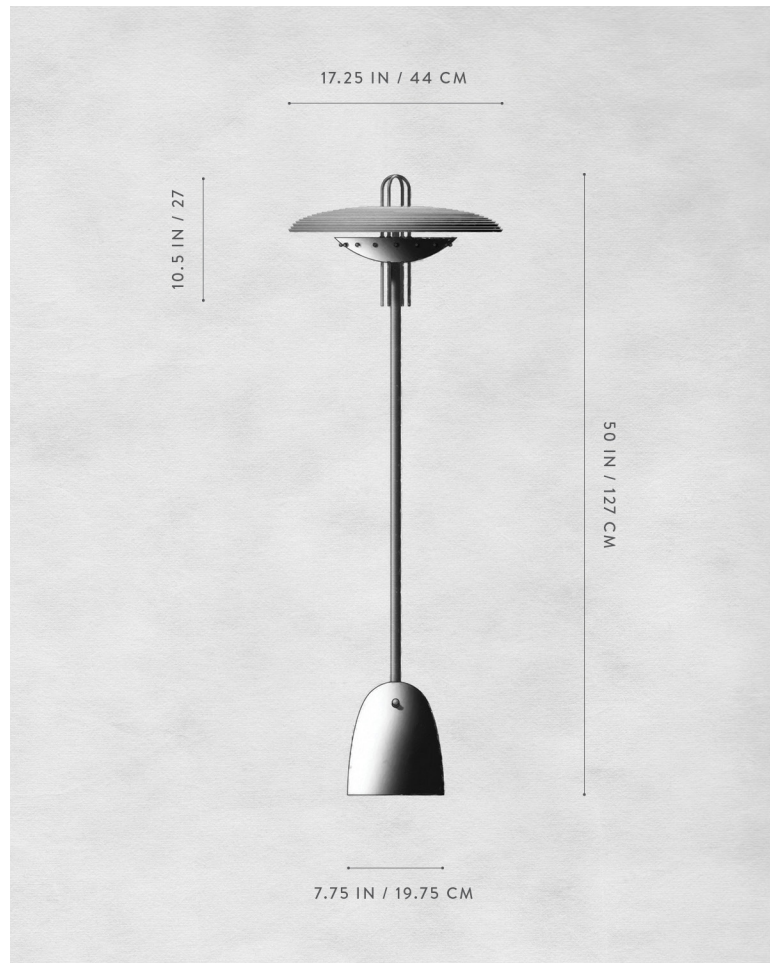

A P P A R A T U S

OIL-RUBBED BRONZE / SMOKED GLASS

SIGNAL Y : FLOOR LAMP

REFERENCE

SATELLITE COMMUNICATION

FRESNEL LENS

ERWIN BLUMENFELD - PORTRAITS THROUGH GLASS

COMPOSITION

A P P A R A T U S

SIGNAL Y : FLOOR LAMP

DIMENSIONS	50 H, Ø 17.25 IN 127 H, Ø 44 CM
WEIGHT	APPROX. 62 LBS / 28 KG
PRICE	FROM \$7400
VOLTAGE LAMPING	120-240 15W DIMMABLE LED 1800K-3000K WARM DIM 1320 LUMENS
DRIVER LIFE	50,000 HOURS
DEPOSIT BALANCE LEAD TIME	50% UPON ORDER DUE PRIOR TO SHIPPING PLEASE REFER TO WEBSITE

SIGNAL Y : FLOOR LAMP

GLASS

CLEAR
SMOKED

METAL

AGED BRASS [WAXED]
OIL-RUBBED BRONZE [WAXED]
BLACKENED BRASS [WAXED]
TARNISHED SILVER [LACQUERED] ADD 35%