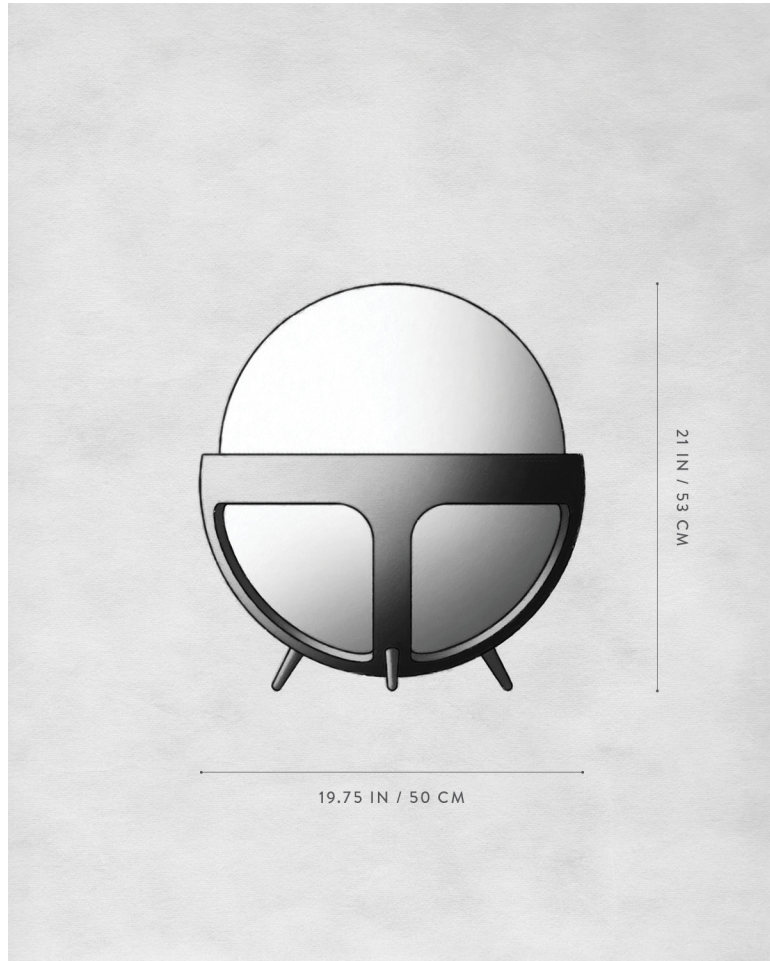

A P P A R A T U S

REPRISE : TABLE LAMP LARGE

DIMENSIONS

21 H, Ø 19.75 IN

53 H, Ø 50 CM

WEIGHT

APPROX. 51 LBS / 23 KG

PRICE

FROM $9000

VOLTAGE

120-240

ETL / CE / UKCA / ALL PENDING

LAMPING

MAX 25W

BULB INCLUDED

6W DIMMABLE LED BULB

480 LUMENS

2500K

120V : E26 GLOBE LG : MATTE WHITE

240V : E27 GLOBE LG : MATTE WHITE

BULB LIFE

30,000 HOURS

DEPOSIT

50% UPON ORDER

BALANCE

DUE PRIOR TO SHIPPING

LEAD TIME

PLEASE REFER TO WEBSITE

FINISHED AND ASSEMBLED BY HAND IN NY

DOMESTIC AND IMPORTED COMPONENTS