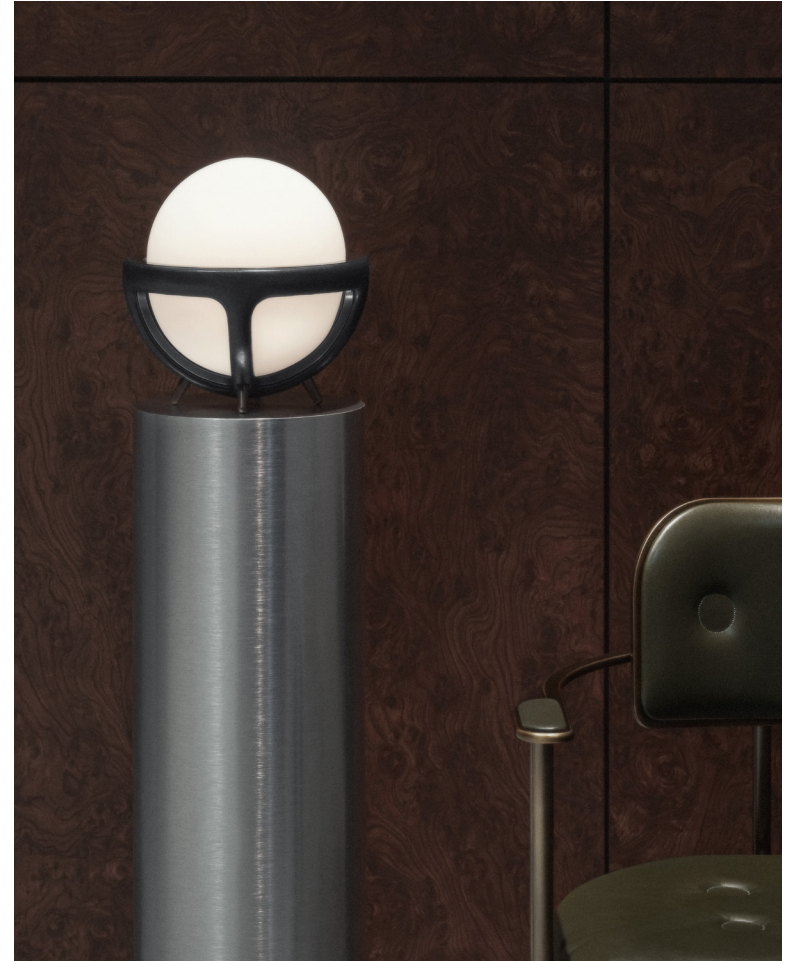

SMALL, OIL-RUBBED BRONZE / BLACK LEATHER