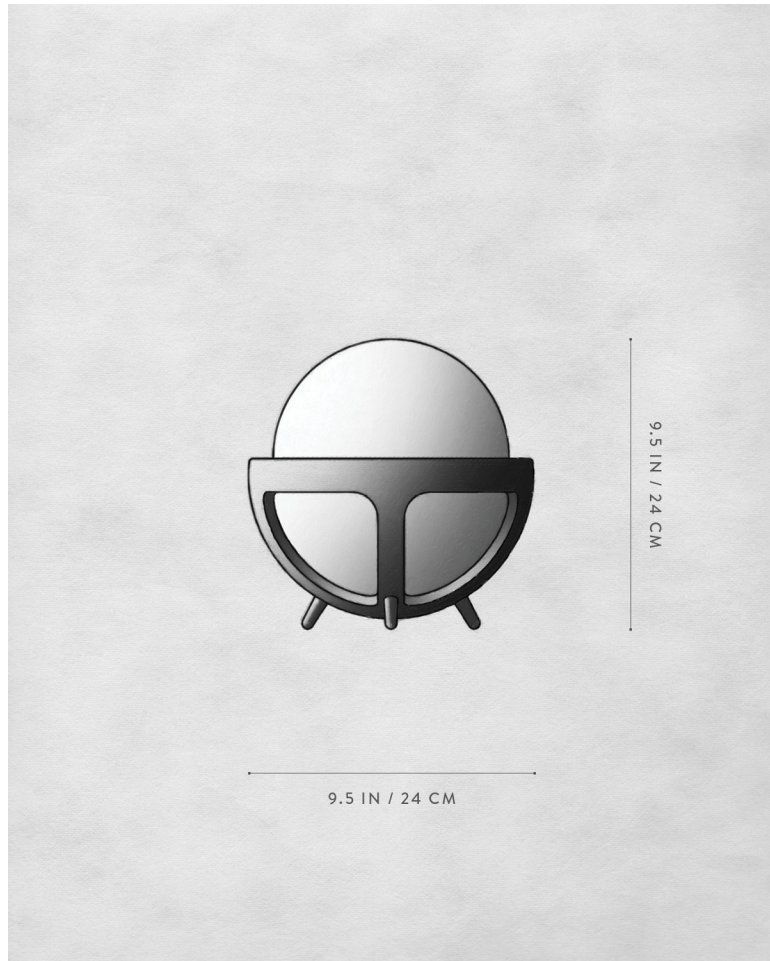

A P P A R A T U S

REPRISE : TABLE LAMP MEDIUM

DIMENSIONS

15.25 H, Ø 14.75 IN
39 H, Ø 37 CM

WEIGHT

APPROX. 27 LBS / 12 KG

PRICE

FROM \$7600

A P P A R A T U S

REPRISE : TABLE LAMP SMALL

DIMENSIONS

9.5 H, Ø 9.5 IN

24 H, Ø 24 CM

WEIGHT

APPROX. 10 LBS / 4 KG

PRICE