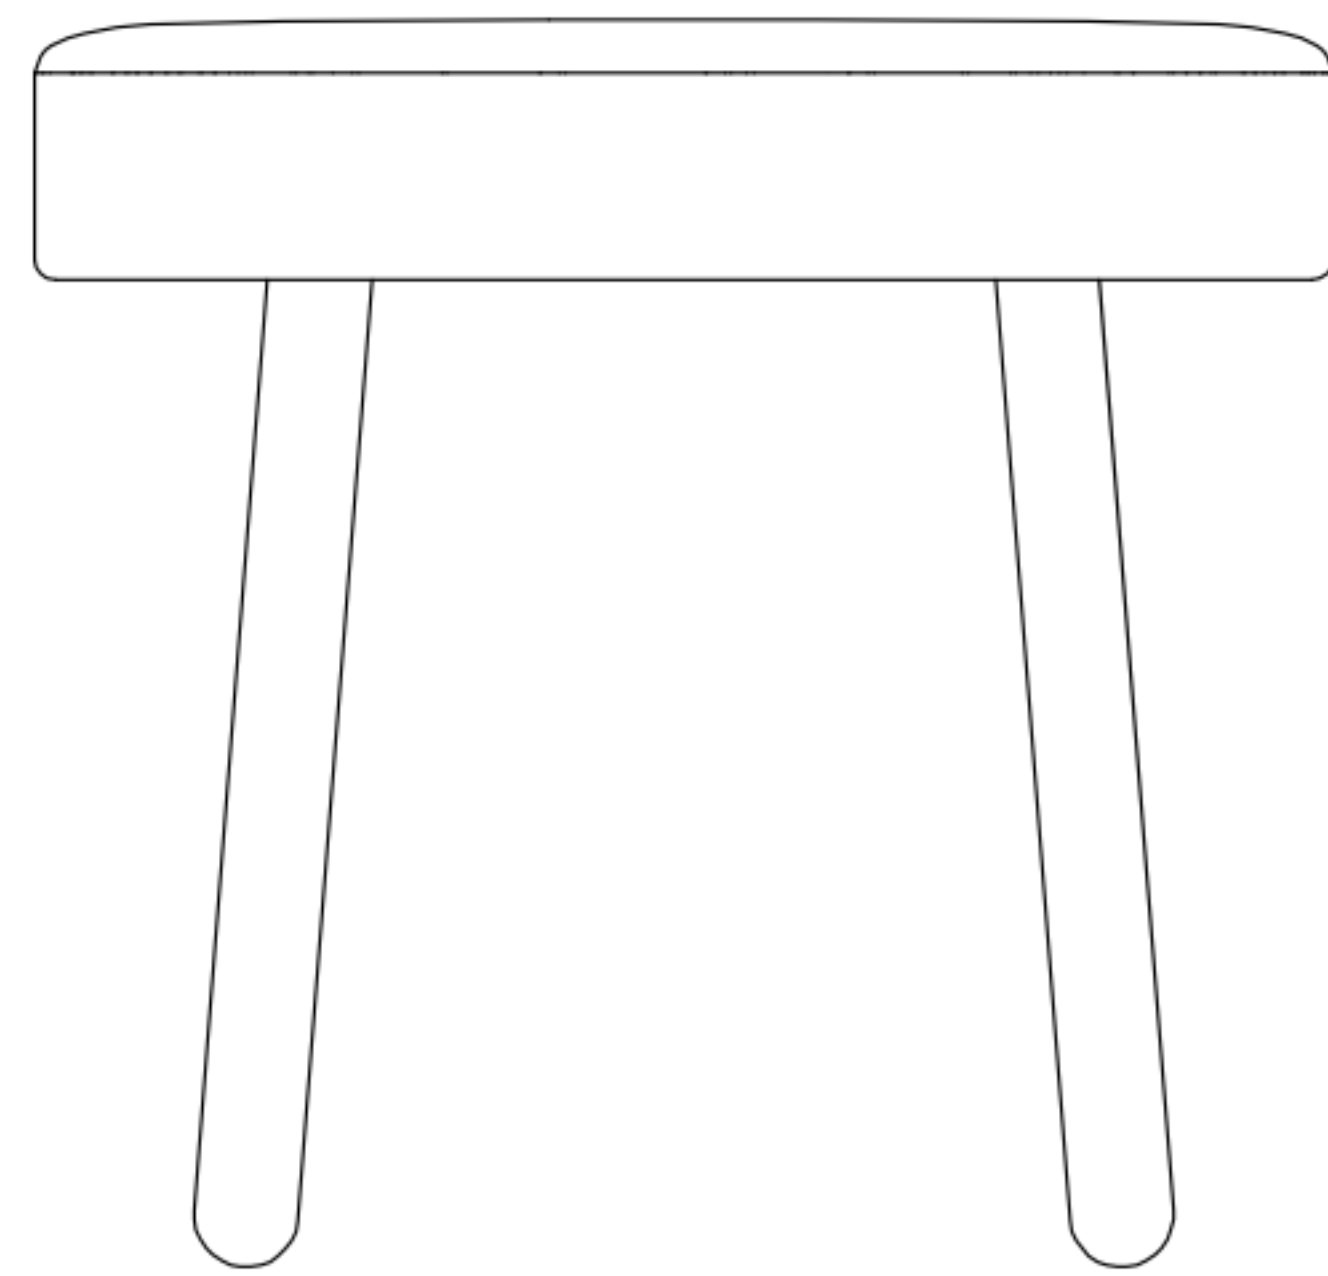

PIERRE_AUGUSTIN_ROSE

Polus 004 Stool

PIERRE_AUGUSTIN_ROSE

Polus 004 Stool

48 cm
18.9 in

50 cm
19.7 in

48 cm
18.9 in

52 cm
20.5 in

52 cm
20.5 in

50 cm
19.7 in

Legs: sculpted in solid oak, preserving its natural properties.

Each piece is unique – final effect depends on the nuances of the wood (knots, cracks, colours).

Weight: 10 kg

© 2021 Pierre Augustin Rose