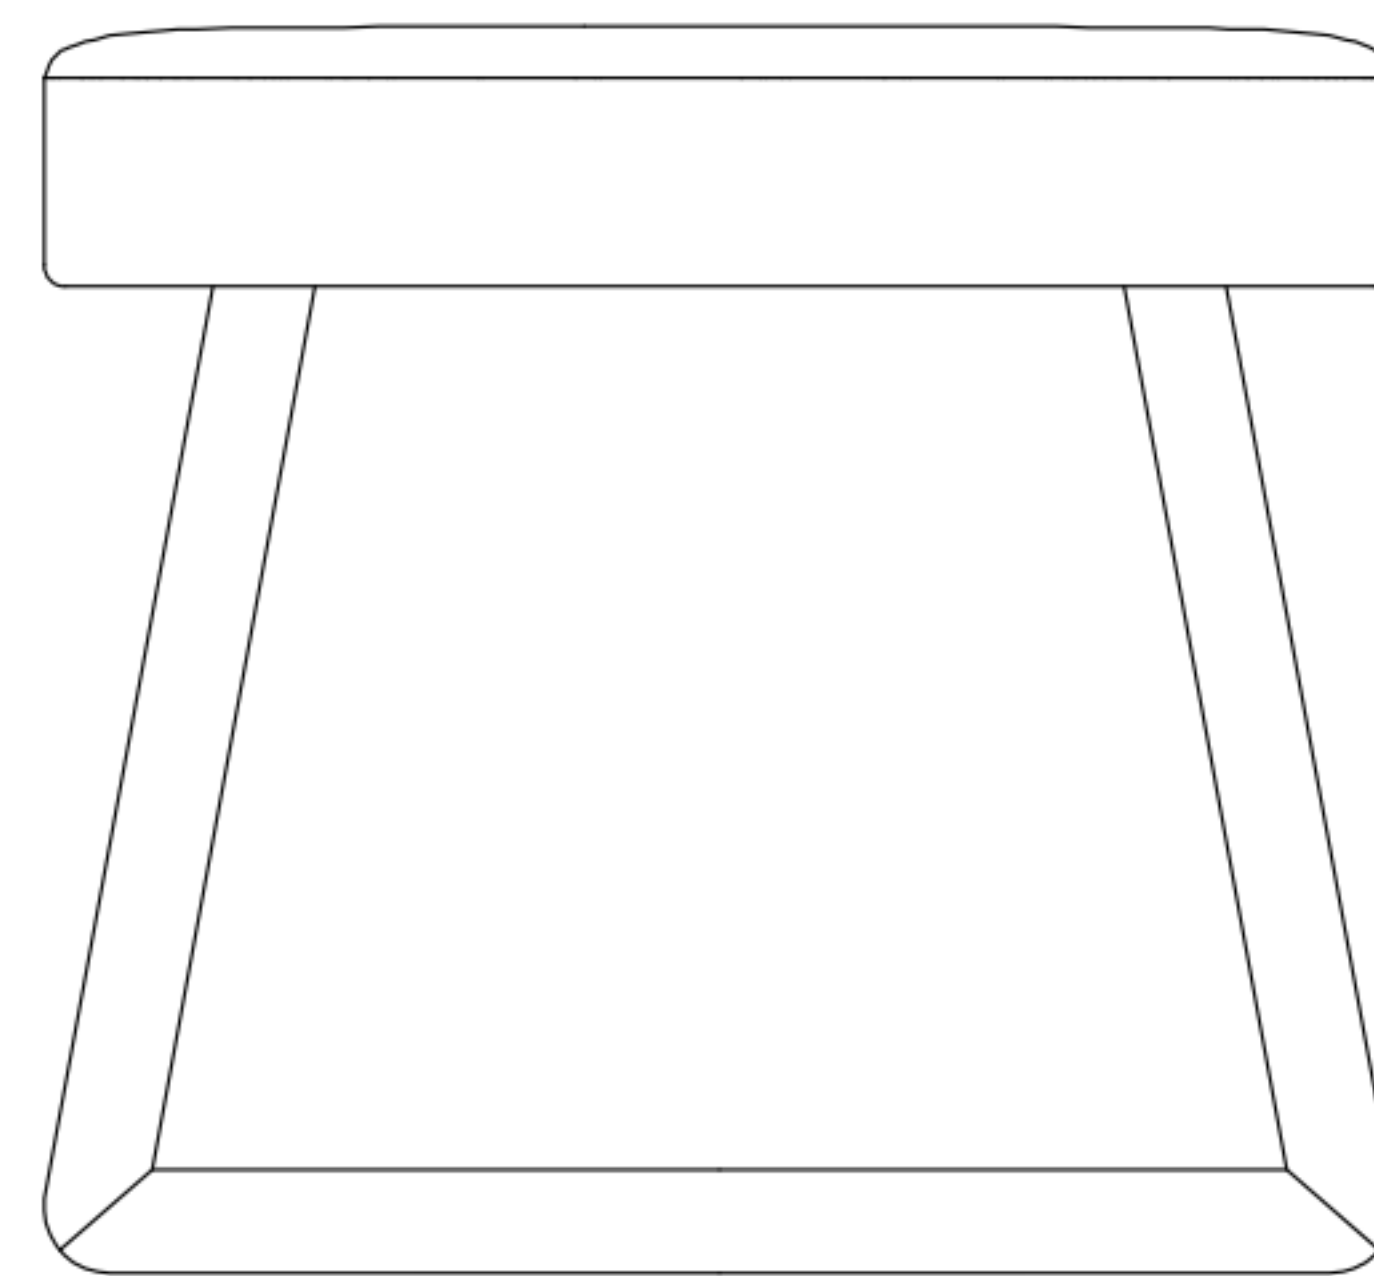

PIERRE_AUGUSTIN_ROSE

Polus 004 Stool

PIERRE_AUGUSTIN_ROSE

Polus 004 Stool

48 cm
18.9 in

50 cm
19.7 in

48 cm
18.9 in

52 cm
20.5 in

52 cm
20.5 in

50 cm
19.7 in

Legs: sculpted in solid oak, preserving its natural properties.

Each piece is unique – final effect depends on the nuances of the wood (knots, cracks, colours).

Weight: 10 kg

© 2021 Pierre Augustin Rose