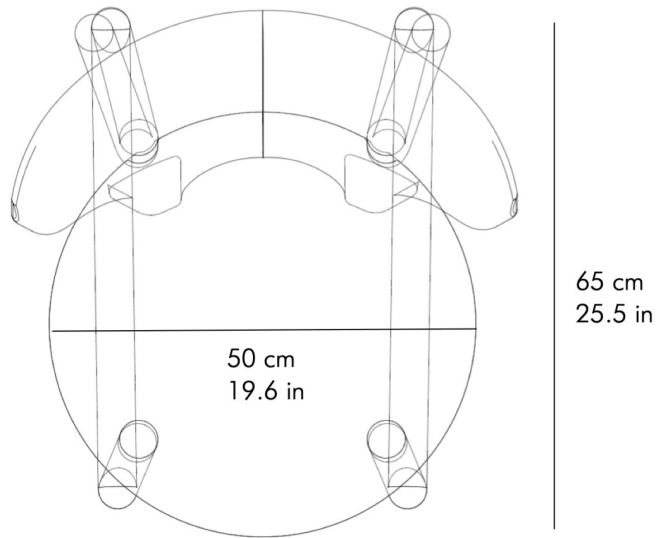

PIERRE_AUGUSTIN_ROSE

Polus 002 Chair

PIERRE_AUGUSTIN_ROSE

Polus 002 Chair

38 cm
14.9 in

60 cm
23.6 in

92 cm
36.2 in

47 cm
18.5 in

59 cm
23.2 in

PIERRE_AUGUSTIN_ROSE

Polus 002 Chair

Legs: sculpted in solid oak, preserving its natural properties.
Each piece is unique - final effect depends on the nuances of the wood (knots, cracks, colours).

Weight: 11 kg

© 2019 Pierre Augustin Rose