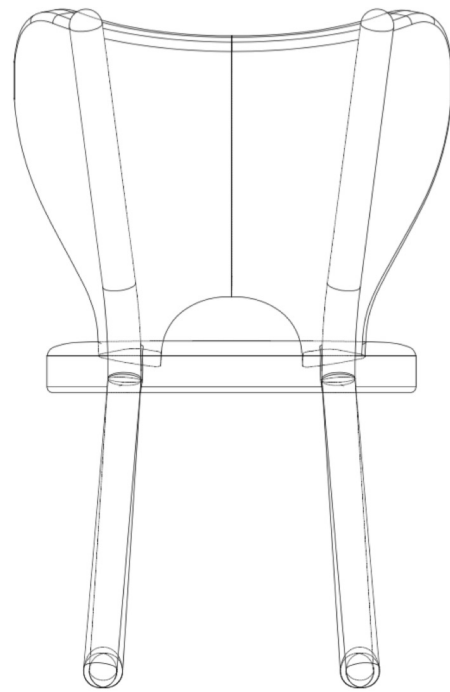

PIERRE_AUGUSTIN_ROSE

Polus 002 Chair

PIERRE_AUGUSTIN_ROSE

Polus 002 Chair

38 cm
14.9 in

60 cm
23.6 in

92 cm
36.2 in

47 cm
18.5 in

59 cm
23.2 in

PIERRE_AUGUSTIN_ROSE

Polus 002 Chair

Legs: sculpted in solid oak, preserving its natural properties.
Each piece is unique - final effect depends on the nuances of the wood (knots, cracks, colours).

Weight: 11 kg

© 2019 Pierre Augustin Rose