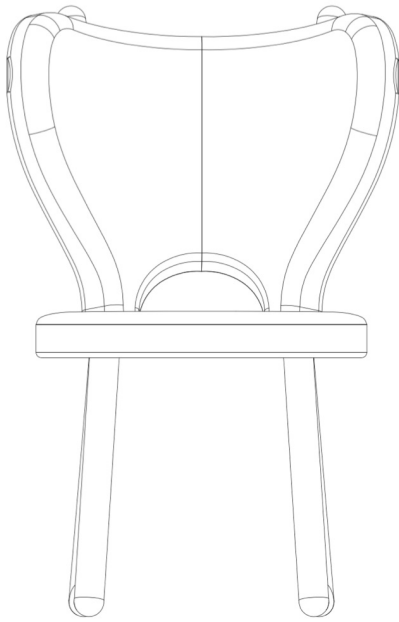

PIERRE_AUGUSTIN_ROSE

Polus 002 Chair

PIERRE_AUGUSTIN_ROSE

Polus 002 Chair

38 cm
14.9 in

60 cm
23.6 in

92 cm
36.2 in

47 cm
18.5 in

59 cm
23.2 in

PIERRE_AUGUSTIN_ROSE

Polus 002 Chair

Legs: sculpted in solid oak, preserving its natural properties.
Each piece is unique - final effect depends on the nuances of the wood (knots, cracks, colours).

Weight: 11 kg

© 2019 Pierre Augustin Rose