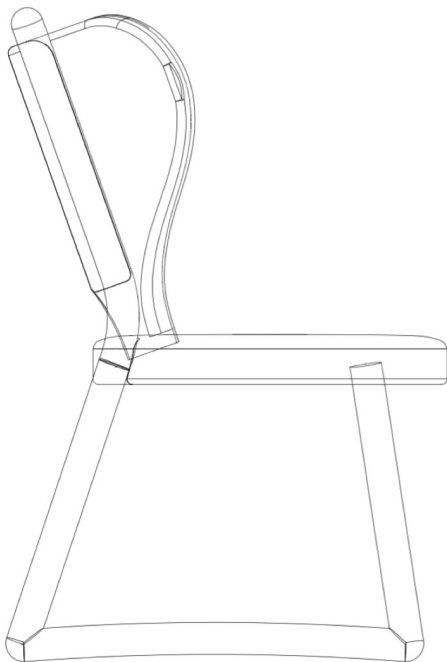

PIERRE_AUGUSTIN_ROSE

Polus 002 Chair

PIERRE_AUGUSTIN_ROSE

Polus 002 Chair

38 cm
14.9 in

60 cm
23.6 in

92 cm
36.2 in

47 cm
18.5 in

59 cm
23.2 in

PIERRE_AUGUSTIN_ROSE

Polus 002 Chair

Legs: sculpted in solid oak, preserving its natural properties.
Each piece is unique - final effect depends on the nuances of the wood (knots, cracks, colours).

Weight: 11 kg

© 2019 Pierre Augustin Rose