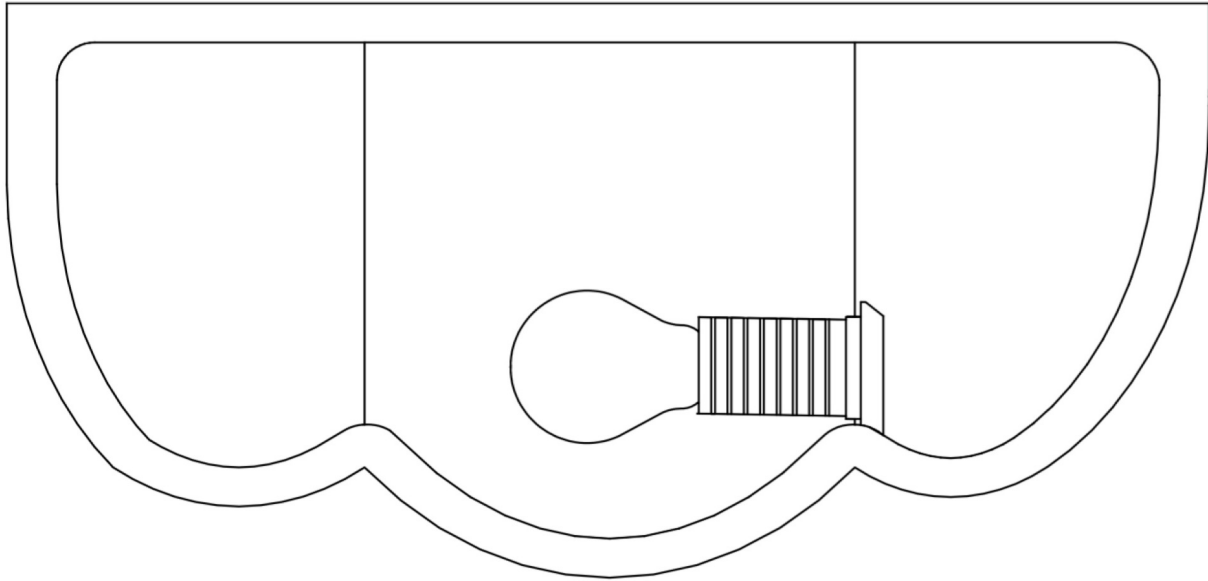

PIERRE_AUGUSTIN_ROSE

Eole Sconce

Very refined white acrylic plaster finish (Jesmonite).

Each piece is unique - final effect depends on the nuances of the artisanal process.

Screws not included- please consult a professional that will help in finding the right screws for the wall type.

1 x E27 bulbs max 40W each

Weight: 7 kg

© 2020 Pierre Augustin Rose