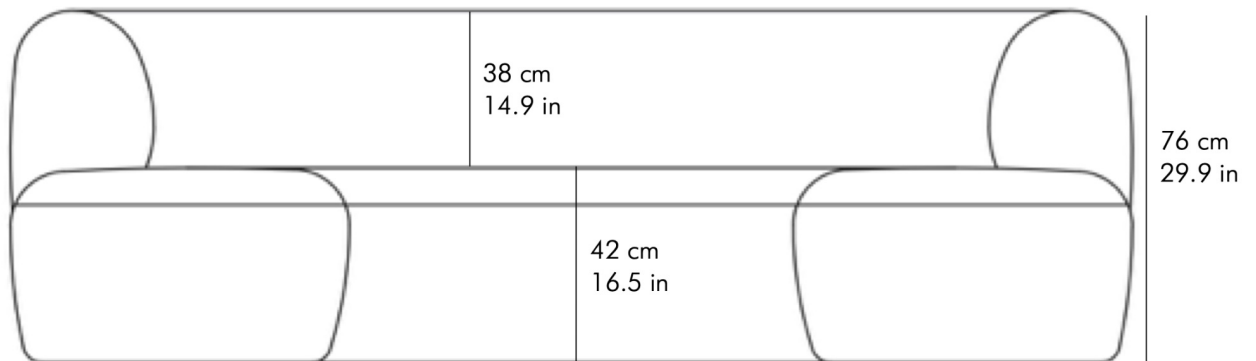

# PIERRE\_AUGUSTIN\_ROSE

240 Sofa

## 240 Sofa

Upholstery: no seams in the front of the backrest.  
Final effect depends on the composition of the fabric choice.

Legs: painted oak, colour: black

Weight: 76 kg

© 2016 Pierre Augustin Rose