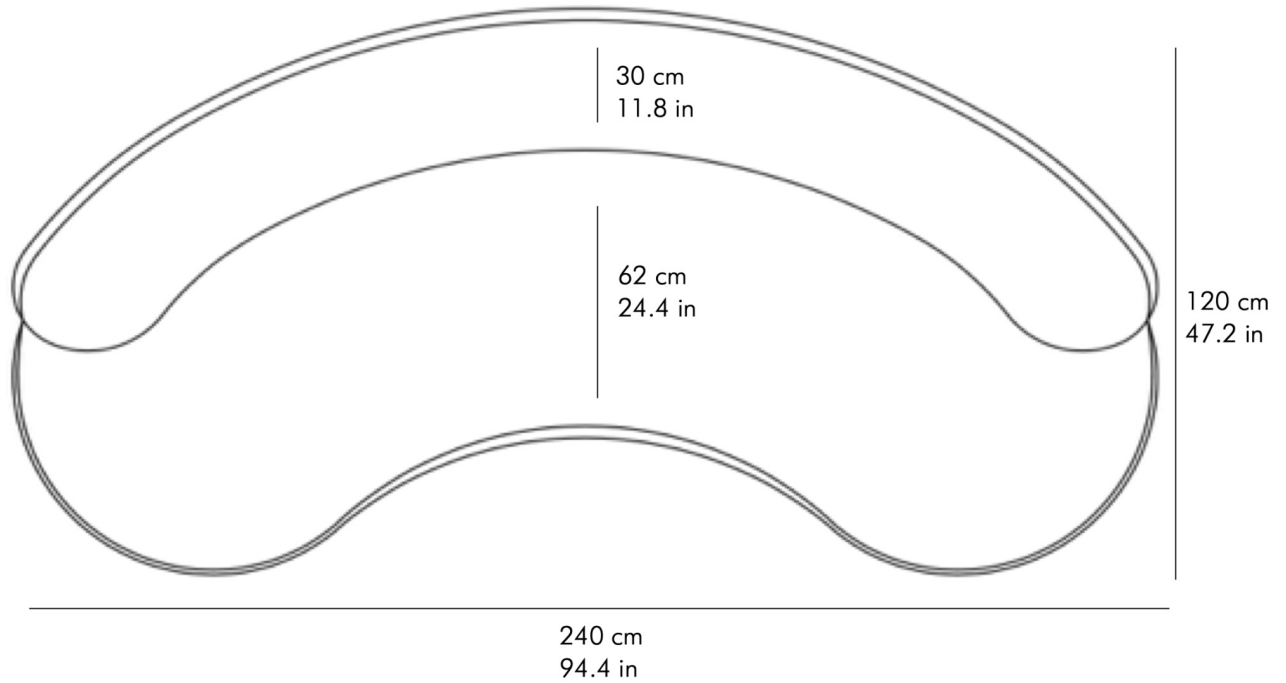

## 240 Sofa

Upholstery: no seams in the front of the backrest.  
Final effect depends on the composition of the fabric choice.

Legs: painted oak, colour: black

Weight: 76 kg

© 2016 Pierre Augustin Rose