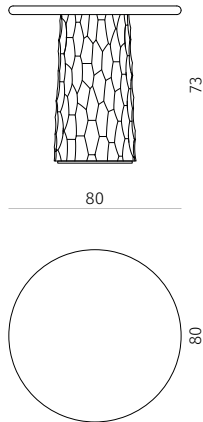

AFA

Collection
Design / Christophe Delcourt

sideboard (4 doors)

dimensions : 180 x 55 x h 60 cm

Materials	Finishes
gouged oak (solid wood)	choice of oak tints
gouged elm (solid wood)	choice of elm tints

sideboard (2 doors)

dimensions : 110 x 55 x h 170 cm

Materials	Finishes
gouged oak (solid wood)	choice of oak tints
gouged elm (solid wood)	choice of elm tints

Non-contractual lead time of 8 weeks.

COLLECTION
PARTICULIERE
{mobilier singulier}

COLLECTION PARTICULIERE

47 rue de Babylone 75007 PARIS / +33 (0)1 42 71 34 84
contact@objetsmobilier.com / www.collection-particuliere.fr

AFA

Collection

Design / Christophe Delcourt

side table

dimensions : Ø 80 x h 73 cm