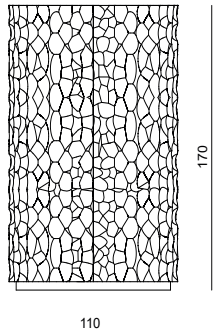

AFA

Collection
Design / Christophe Delcourt

sideboard (4 doors)

dimensions : 180 x 55 x h 60 cm

Materials	Finishes
gouged oak (solid wood)	choice of oak tints
gouged elm (solid wood)	choice of elm tints

sideboard (2 doors)

dimensions : 110 x 55 x h 170 cm

Materials	Finishes
gouged oak (solid wood)	choice of oak tints
gouged elm (solid wood)	choice of elm tints

Non-contractual lead time of 8 weeks.

COLLECTION
PARTICULIERE
{mobilier singulier}

COLLECTION PARTICULIERE

47 rue de Babylone 75007 PARIS / +33 (0)1 42 71 34 84
contact@objetsmobilier.com / www.collection-particuliere.fr

AFA

Collection

Design / Christophe Delcourt

side table

dimensions : Ø 80 x h 73 cm