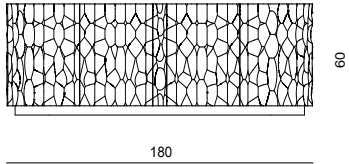

AFA

Collection
Design / Christophe Delcourt

sideboard (4 doors)

dimensions : 180 x 55 x h 60 cm

Materials	Finishes
gouged oak (solid wood)	choice of oak tints
gouged elm (solid wood)	choice of elm tints

sideboard (2 doors)

dimensions : 110 x 55 x h 170 cm

Materials	Finishes
gouged oak (solid wood)	choice of oak tints
gouged elm (solid wood)	choice of elm tints

Non-contractual lead time of 8 weeks.

COLLECTION
PARTICULIERE
{mobilier singulier}