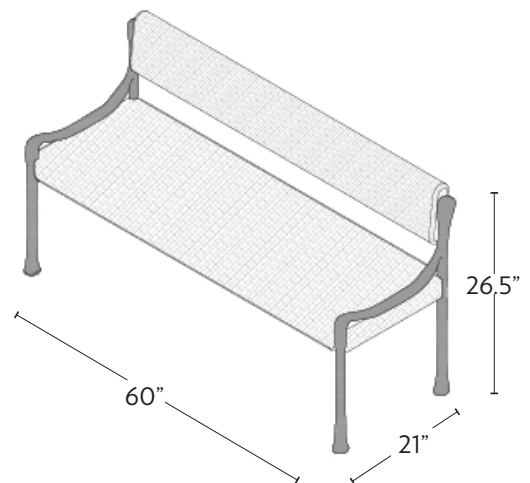

GIAC COLLECTION

Giac Settee (60" Length)

DLV
DE LA VEGA

The Giac collection is defined by its sinuous cast frame & elegant form. The frame is cast in aluminium to make a graceful seating option suitable for a dining scenario.

SPECIFICATIONS

60"W x 21¹/₈"D x 33"H, 19"SH, 26¹/₂"AH

MATERIALS + FINISH

CAST ALUMINUM

Hand Patinated: Black, Oil-Rubbed Bronze

Premium Finish: Brass, Nickel, Antique Bronze, White Bronze

COL/COM