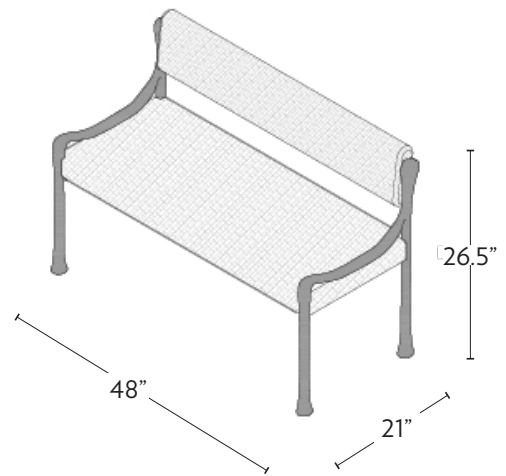

GIAC COLLECTION

Giac Settee (48" Length)

DLV
DE LA VEGA

The Giac collection is defined by its sinuous cast frame & elegant form. The frame is cast in aluminium to make a graceful seating option suitable for a dining scenario.

SPECIFICATIONS

48"W x 21¹/₈"D x 33"H, 19"SH, 26¹/₂"AH

MATERIALS + FINISH

CAST ALUMINUM

Hand Patinated: Black, Oil-Rubbed Bronze

Premium Finish: Brass, Nickel, Antique Bronze, White Bronze

COL/COM