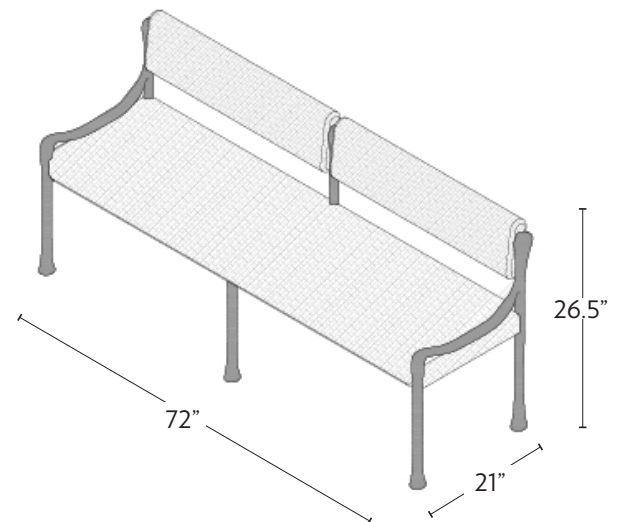

GIAC COLLECTION

DLV
DE LA VEGA

Giac Settee (72" Length)

The Giac collection is defined by its sinuous cast frame & elegant form. The frame is cast in aluminium to make a graceful seating option suitable for a dining scenario.

SPECIFICATIONS

72"W x 21¹/₈"D x 33"H, 19"SH, 26¹/₂"AH

MATERIALS + FINISH

CAST ALUMINUM

Hand Patinated: Black, Oil-Rubbed Bronze

Premium Finish: Brass, Nickel, Antique Bronze, White Bronze

COL/COM