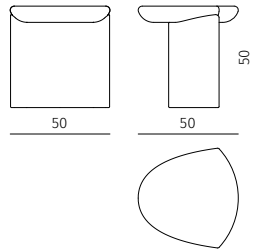

LADY R

Collection

Design / Luca Erba

Made in France

LADY R

Collection
Design / Luca Erba
Made in France

side table
dimensions : 50 x 50 x h 50 cm

Materials	Finishes
oak	choice of tints
brushed oak	choice of tints
brushed smoked oak	CH.762.005.B
walnut	choice of tints
brushed oak legs / travertine top	choice of tints / beige roman unfilled
brushed oak legs / marble top	choice of tints / grey saint-laurent
brushed oak legs / marble top	choice of tints / black & gold
marble	ceppo di sicilia

low table
dimensions : 180 x 90 x h 35 cm

Materials	Finishes
oak	choice of tints
brushed oak	choice of tints
brushed smoked oak	CH.762.005.B
walnut	choice of tints
brushed oak legs / travertine top	choice of tints / beige roman unfilled
brushed oak legs / marble top	choice of tints / grey saint-laurent
brushed oak legs / marble top	choice of tints / black & gold