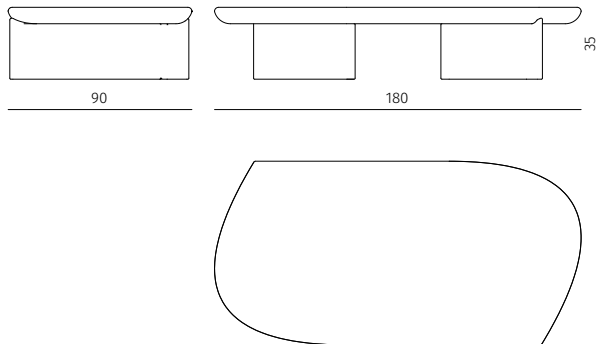

LADY R

Collection

Design / Luca Erba

Made in France

LADY R

Collection
Design / Luca Erba
Made in France

side table
dimensions : 50 x 50 x h 50 cm

Materials	Finishes
oak	choice of tints
brushed oak	choice of tints
brushed smoked oak	CH.762.005.B
walnut	choice of tints
brushed oak legs / travertine top	choice of tints / beige roman unfilled
brushed oak legs / marble top	choice of tints / grey saint-laurent
brushed oak legs / marble top	choice of tints / black & gold
marble	ceppo di sicilia

low table
dimensions : 180 x 90 x h 35 cm

Materials	Finishes
oak	choice of tints
brushed oak	choice of tints
brushed smoked oak	CH.762.005.B
walnut	choice of tints
brushed oak legs / travertine top	choice of tints / beige roman unfilled
brushed oak legs / marble top	choice of tints / grey saint-laurent
brushed oak legs / marble top	choice of tints / black & gold