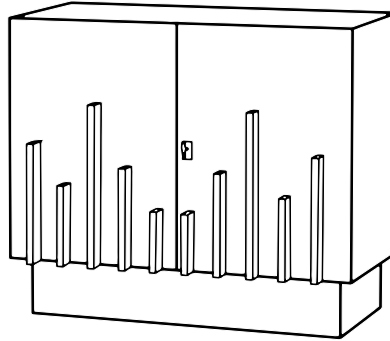

SKYLINE CABINET

COUP STUDIO

SKYLINE CABINET

Item No.	Dimensions	Weight
CG-CS-10	34" W x 19.25" D x 29.5" H	120 lbs

Glass Color Options	Cabinet Wood Interior Finish	Lead Time
Bronze	Oak	20 - 24 weeks
Rose Gold	Wood Finish Options	Additional Info
Cobalt Blue	Light	Custom sizes & finishes available
Blue Grey	Dark	Made in Italy
Clear		
Black (Standard Mirror only)		
Amber (Standard Mirror only)		
Glass Finish Options	Handle Finish	
Standard Mirror	Clear Glass	
Satin		