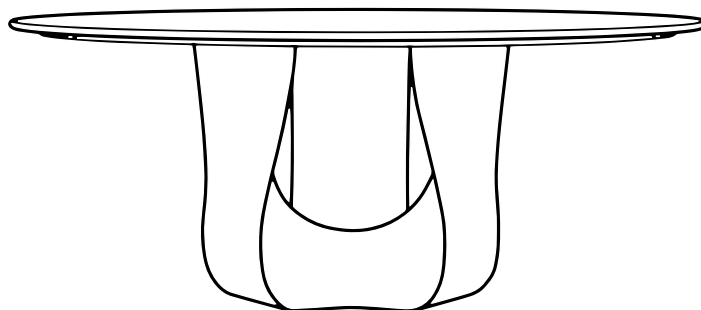

MAVERICK ROUND DINING TABLE

COUP STUDIO

MAVERICK ROUND DINING TABLE

Item No.	Dimensions (base)	Dimensions (top)	Height	Weight
TB-CS-45	32" Dia x 13.25" W x 28" H	72" Dia	29.5" H	325 lbs
BASE ONLY	32" Dia x 13.25" W x 28" H	N/A	N/A	125 lbs

20 - 24 weeks

Additional Info

Custom sizes & finishes available

Reversed demi-bullnose edge

Leveling feet

Made in Italy