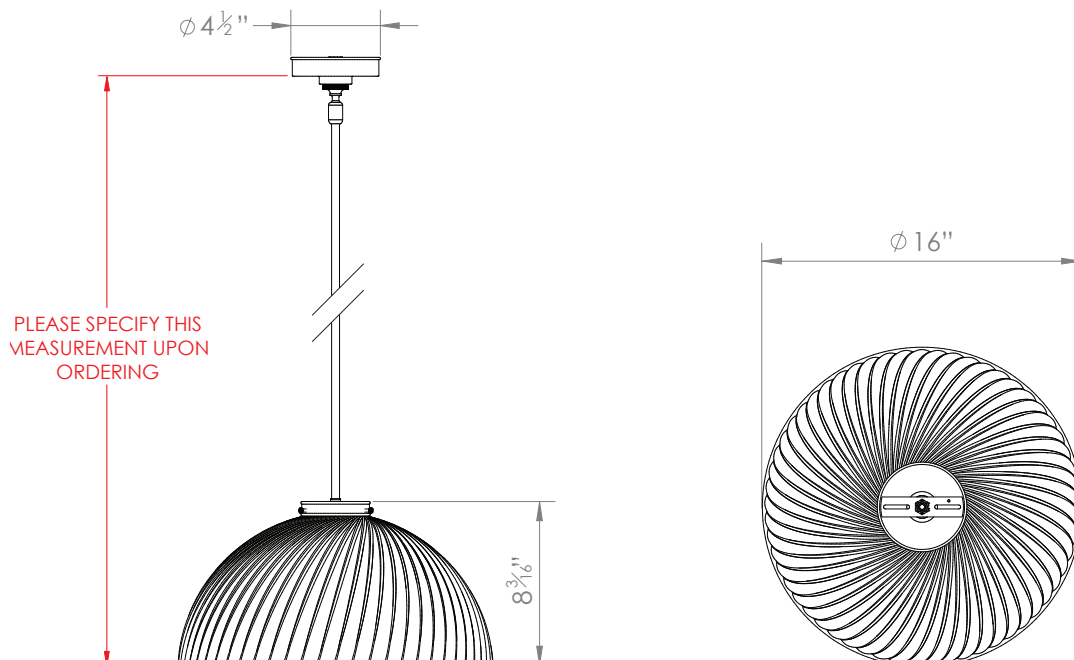

HECTOR FINCH

TIBER PENDANT LARGE

PRODUCT CODE PL134L

CATEGORY: CHANDELIERS & PENDANTS

DIMENSIONS

PRODUCT CODE PL134L

CATEGORY: CHANDELIERS & PENDANTS

TIBER PENDANT LARGE

LAMP TYPE	USA 1 x 60W (Max) E26 Golfball
FINISH OPTIONS	Brass Polished Lacquered, Brass Polished Unlacquered, Antique Brass, Bronze (shown), Chrome, Nickel Polished and Nickel Matt.
COLOUR OPTIONS	 Grey  Green
SIZE & SIMILAR OPTIONS	Tiber Pendant Small (PL134S), Tiber Pendant With Gold Interior (PL135), Tiber Wall Light (WL72), Tiber Wall Light Double (WL14), Tiber Flush Wall Mounted (WL423), Tiber Flush Ceiling Mounted (CL25), Mini Tiber Flush Mount (CL30), Mini Tiber Wall Light (WL17), Double Tiber Pendant on a Rod (PL405) and Triple Tiber Pendant on a Rod (PL428).
WEIGHT	11lb
ACCREDITATION	This product is UL certificated. 
ADDITIONAL INFORMATION	Please specify total drop from the ceiling to the bottom of the globe. Minimum overall drop from the ceiling to the bottom of the globe 17".
CLEANING AND MAINTENANCE INSTRUCTIONS	Metalwork: We recommend a light polish with a non-abrasive lint free cloth. Do not use any metal cleaning products on the fixture as it can remove the finish entirely. Unlacquered brass finish will patinate slowly over time and can be brightened to brass by the use of a brass cleaning agent.