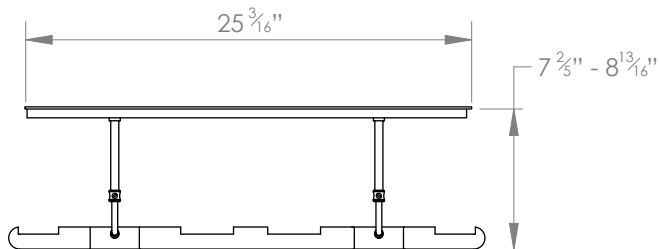

SELINA PICTURE LIGHT EXTRA LARGE

PRODUCT CODE PC06XL

CATEGORY: PICTURE LIGHTS

DIMENSIONS

HECTOR FINCH

PRODUCT CODE PC06XL

CATEGORY: PICTURE LIGHTS

SELINA PICTURE LIGHT EXTRA LARGE

LAMP TYPE	USA 4 x 25W (Max) E12 Pygmy
FINISH OPTIONS	Brass Polished Lacquered, Brass Polished Unlacquered, Antique Brass, Bronze, Nickel Polished (shown) and Nickel Matte.
SIZE & SIMILAR OPTIONS	Celine 2 Light Picture Light (PC06M) and Celine 3 Light Picture Light (PC06L).
WEIGHT	5lb 8oz
CLEANING AND MAINTENANCE INSTRUCTIONS	Metalwork: We recommend a light polish with a non-abrasive lint free cloth. Do not use any metal cleaning products on the fixture as it can remove the finish entirely. Unlacquered brass finish will patinate slowly over time and can be brightened to brass by the use of a brass cleaning agent.