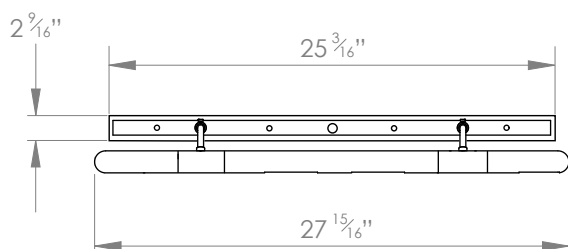

SELINA PICTURE LIGHT EXTRA LARGE

PRODUCT CODE PC06XL

CATEGORY: PICTURE LIGHTS

DIMENSIONS

HECTOR FINCH

PRODUCT CODE PC06XL

CATEGORY: PICTURE LIGHTS

SELINA PICTURE LIGHT EXTRA LARGE

LAMP TYPE	USA 4 x 25W (Max) E12 Pygmy
FINISH OPTIONS	Brass Polished Lacquered, Brass Polished Unlacquered, Antique Brass, Bronze, Nickel Polished (shown) and Nickel Matte.
SIZE & SIMILAR OPTIONS	Celine 2 Light Picture Light (PC06M) and Celine 3 Light Picture Light (PC06L).
WEIGHT	5lb 8oz
CLEANING AND MAINTENANCE INSTRUCTIONS	Metalwork: We recommend a light polish with a non-abrasive lint free cloth. Do not use any metal cleaning products on the fixture as it can remove the finish entirely. Unlacquered brass finish will patinate slowly over time and can be brightened to brass by the use of a brass cleaning agent.