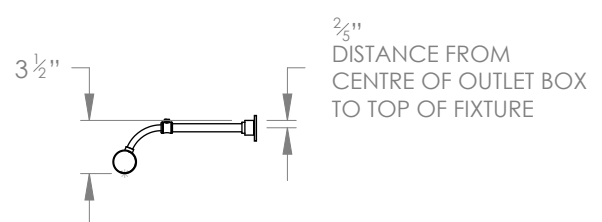

SELINA PICTURE LIGHT EXTRA LARGE

PRODUCT CODE PC06XL

CATEGORY: PICTURE LIGHTS

DIMENSIONS

HECTOR FINCH

PRODUCT CODE PC06XL

CATEGORY: PICTURE LIGHTS

SELINA PICTURE LIGHT EXTRA LARGE

LAMP TYPE	USA 4 x 25W (Max) E12 Pygmy
FINISH OPTIONS	Brass Polished Lacquered, Brass Polished Unlacquered, Antique Brass, Bronze, Nickel Polished (shown) and Nickel Matte.
SIZE & SIMILAR OPTIONS	Celine 2 Light Picture Light (PC06M) and Celine 3 Light Picture Light (PC06L).
WEIGHT	5lb 8oz
CLEANING AND MAINTENANCE INSTRUCTIONS	Metalwork: We recommend a light polish with a non-abrasive lint free cloth. Do not use any metal cleaning products on the fixture as it can remove the finish entirely. Unlacquered brass finish will patinate slowly over time and can be brightened to brass by the use of a brass cleaning agent.