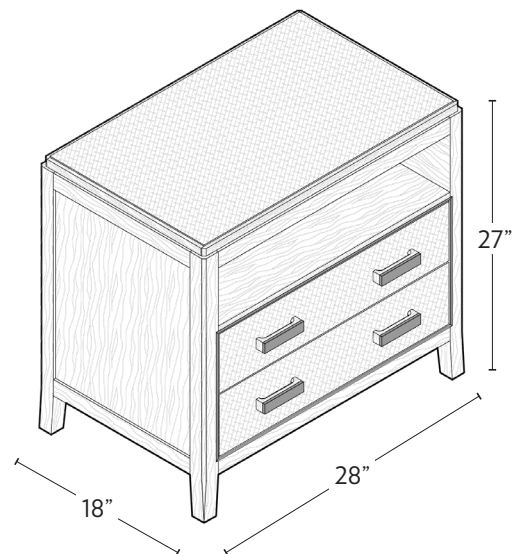

Abuelo Nightstand

Rugged Modernism at its best in a marriage of textures - leather, wood, and brass in perfect symmetry. Adorned with DLV Nance Pulls in complimentary finishes.

SPECIFICATIONS

28"W x 27"H x 18"D

Featuring DLV for Holland & Sherry Sawtooth 5" pulls.

(Custom dimensions & configurations available)

MATERIALS + FINISH

WOOD: Wenge, Walnut, Oak, Oxidized Maple, Ebonized Ash.

DRAWER FACES & BLOTTER : DLV Collection Leathers or COL,

PREMIUM FINISH: Eggshell.

METAL: Satin Brass, Satin Nickel, Oil-Rubbed Bronze, Antique

Bronze, Gunmetal.