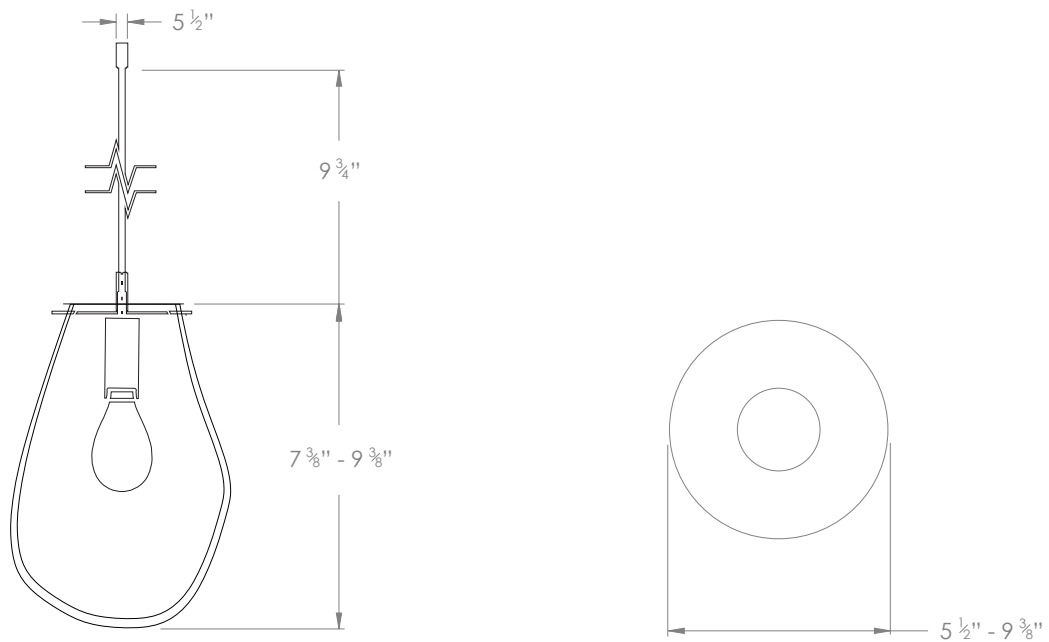

HECTOR FINCH

SOAP PENDANT SILVER SMALL

PRODUCT CODE PL365S

CATEGORY: CHANDELIERS & PENDANTS

DIMENSIONS

PRODUCT CODE PL365S

CATEGORY: CHANDELIERS & PENDANTS

SOAP PENDANT SILVER SMALL

LAMP TYPE	USA 1 x 60W (Max) E26 General Service
FINISH OPTIONS	Stainless Steel (shown).
SIZE & SIMILAR OPTIONS	Soap Pendant Blue (PL369), Tim Pendant (PL345) and Tim Pendant Smoke Grey (PL345SG).
WEIGHT	3lb 8oz
CLEANING AND MAINTENANCE INSTRUCTIONS	<p>Glass: Remove the glass where it is safe to do so. The glass then can be cleaned with a glass cleaner and a lint free cloth. Do not spray glass cleaner directly on the glass or fixture as it could affect the metal finish. Ensure the light is switched off and take care not to pull the flex or allow water to come into contact with the electrical components. Regular dusting with a feather duster will also help keep the glass clean.</p> <p>Metalwork: We recommend a light polish with a non-abrasive lint free cloth. Do not use any metal cleaning products on the fixture as it can remove the finish entirely. Unlacquered brass finish will patinate slowly over time and can be brightened to brass by the use of a brass cleaning agent.</p>