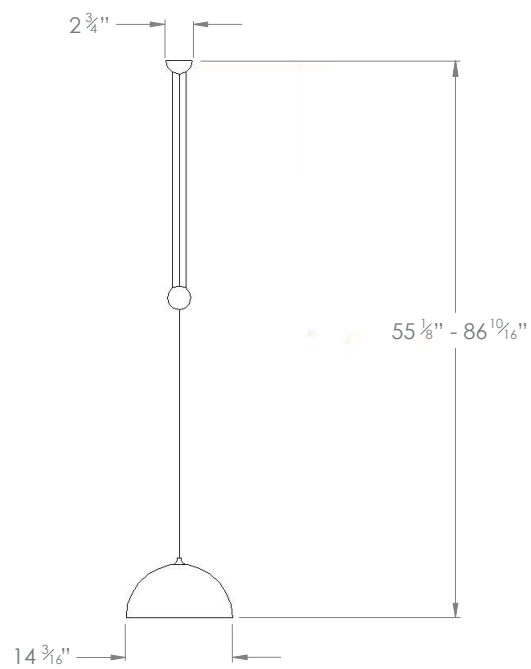

## DUOS 36M ADJUSTABLE PENDANT CENTRE PULL

PRODUCT CODE PL431

CATEGORY: CHANDELIERS & PENDANTS

### DIMENSIONS

PRODUCT CODE PL431

CATEGORY: CHANDELIERS & PENDANTS

---