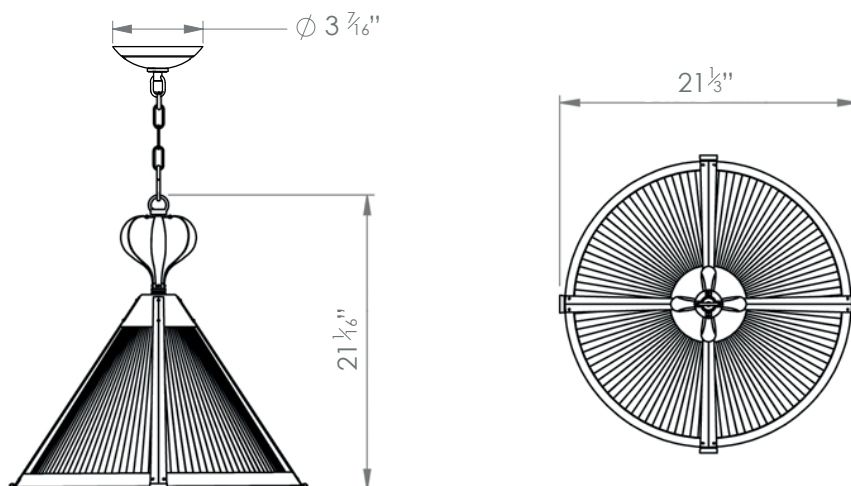

HECTOR FINCH

BILLIARD TABLE LIGHT

PRODUCT CODE PL72

CATEGORY: CHANDELIERS & PENDANTS

DIMENSIONS

PRODUCT CODE PL72

CATEGORY: CHANDELIERS & PENDANTS

BILLIARD TABLE LIGHT