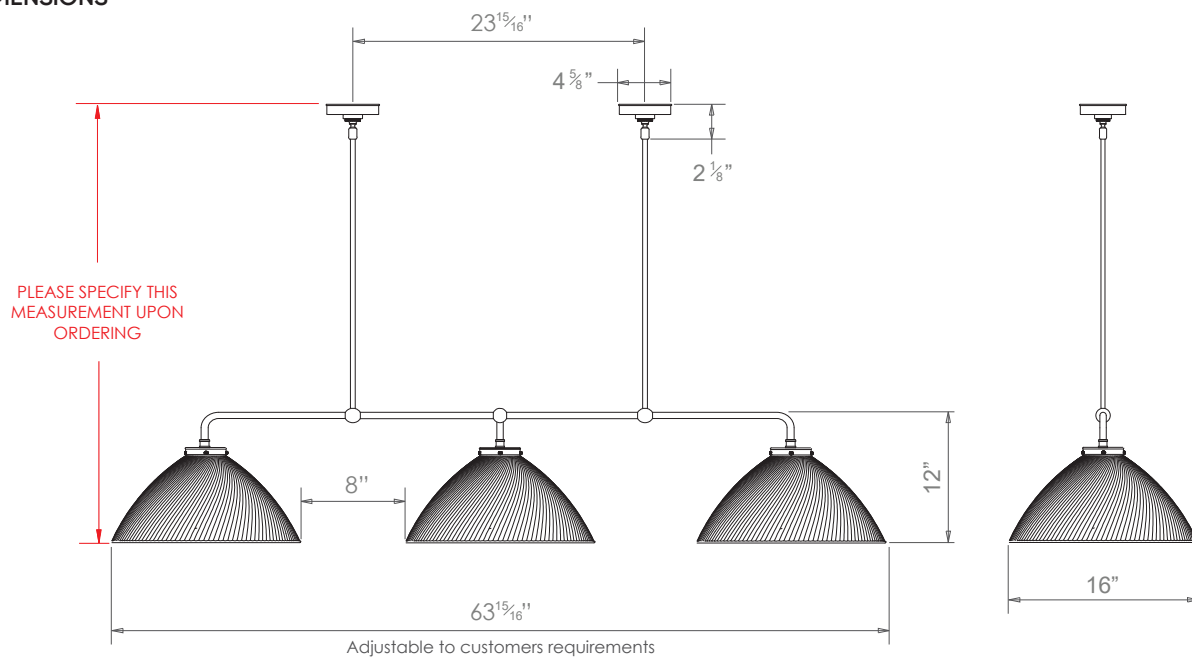

HECTOR FINCH

TIBER TRIPLE PENDANT ON ROD LARGE

PRODUCT CODE PL428L

CATEGORY: CHANDELIERS & PENDANTS

DIMENSIONS

*The electrical cable will exit from one side of the fixture.

PRODUCT CODE PL428L

CATEGORY: CHANDELIERS & PENDANTS

TIBER TRIPLE PENDANT ON ROD LARGE

LAMP TYPE	USA 3 x 60W (Max) E26 Golfball
FINISH OPTIONS	Brass Polished Lacquered, Brass Polished Unlacquered, Antique Brass (shown), Bronze, Chrome, Nickel Polished and Nickel Matte.
COLOUR OPTIONS	 <p>Grey Green</p> <p>* Shades can be custom painted with colours from the RAL chart available on request.</p>
SIZE & SIMILAR OPTIONS	Tiber Pendant (PL134), Tiber Pendant With Gold Interior (PL135S), Tiber Wall Light (WL72), Tiber Wall Light Double (WL14), Tiber Flush Wall Mounted (WL423), Tiber Flush Ceiling Mounted (CL25), Mini Tiber Flush Mount (CL30), Mini Tiber Wall Light (WL17) and Double Tiber Pendant on a Rod (PL405).
ADDITIONAL INFORMATION	Please specify total drop from the ceiling to the bottom of the globe. Minimum overall drop from the ceiling to the bottom of the globe 16".
CLEANING AND MAINTENANCE INSTRUCTIONS	Metalwork: We recommend a light polish with a non-abrasive lint free cloth. Do not use any metal cleaning products on the fixture as it can remove the finish entirely. Unlacquered brass finish will patinate slowly over time and can be brightened to brass by the use of a brass cleaning agent.