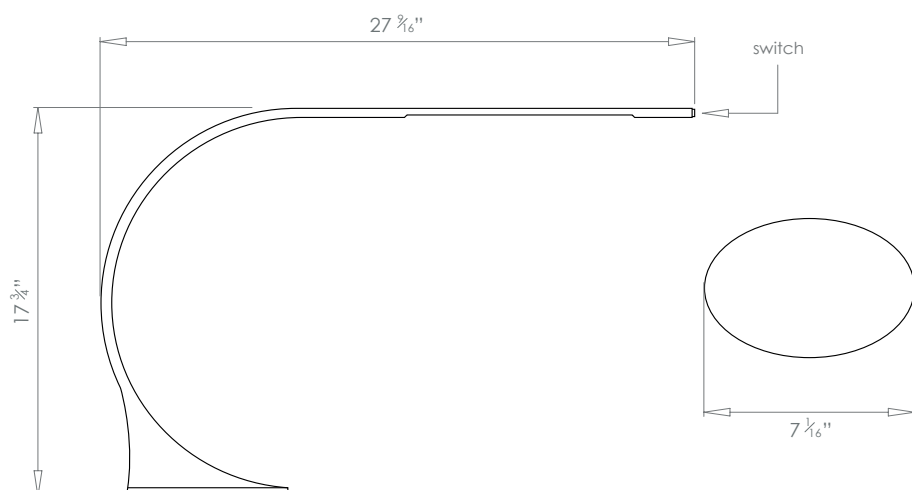

HECTOR FINCH

TOLED DESK LAMP

PRODUCT CODE TL10

CATEGORY: TABLE & FLOOR LIGHTS

DIMENSIONS

PRODUCT CODE TL10

CATEGORY: TABLE & FLOOR LIGHTS

TOLED DESK LAMP