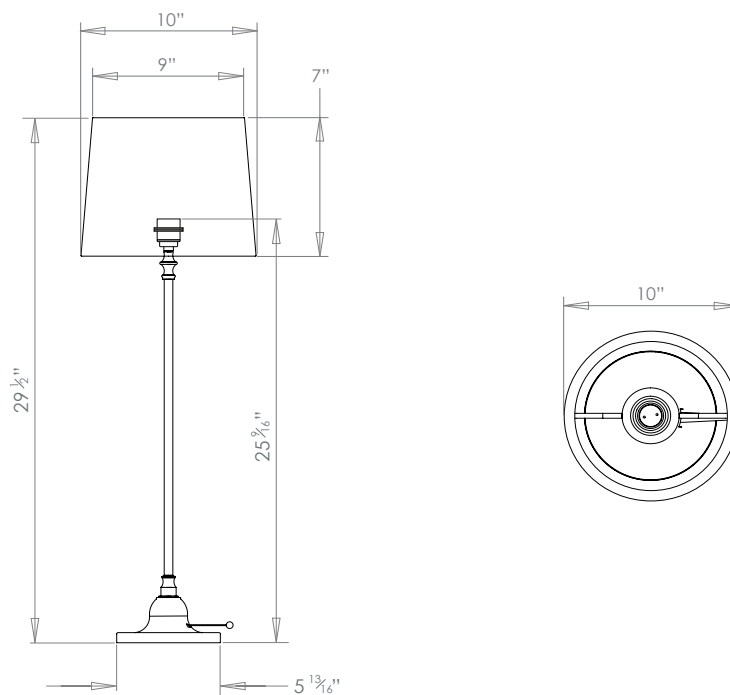

## HECTOR TABLE LAMP

PRODUCT CODE TL3

CATEGORY: TABLE & FLOOR LIGHTS

### DIMENSIONS

PRODUCT CODE TL3

CATEGORY: TABLE & FLOOR LIGHTS

---

## HECTOR TABLE LAMP

<b>LAMP TYPE</b>	<b>USA</b> 1 x 60W (Max) E26 General Service
<b>SHADE OPTIONS</b>	<b>USA</b> Shade 18, Round (10" base X 9" top X 7" height). Shade 30, Oval (12 ½" base X 12 ½" top X 7" height).
<b>FINISH OPTIONS</b>	Brass Polished Lacquered, Brass Polished Unlacquered (shown), Antique Brass, Bronze, Nickel Polished and Nickel Matte.
<b>WEIGHT</b>	4lb 7oz
<b>ADDITIONAL INFORMATION</b>	Shade not included.
<b>CLEANING AND MAINTENANCE INSTRUCTIONS</b>	<p>Metalwork: We recommend a light polish with a non-abrasive lint free cloth. Do not use any metal cleaning products on the fixture as it can remove the finish entirely. Unlacquered brass finish will patinate slowly over time and can be brightened to brass by the use of a brass cleaning agent.</p> <p>Fabric Shades: Wipe gently with a dry cloth or dust lightly with a feather duster. Repeat regularly to prevent the build up of dust. Regular cleaning will prevent the possibility of dust becoming ingrained. Do not let water or moisture come into contact with the shade.</p>