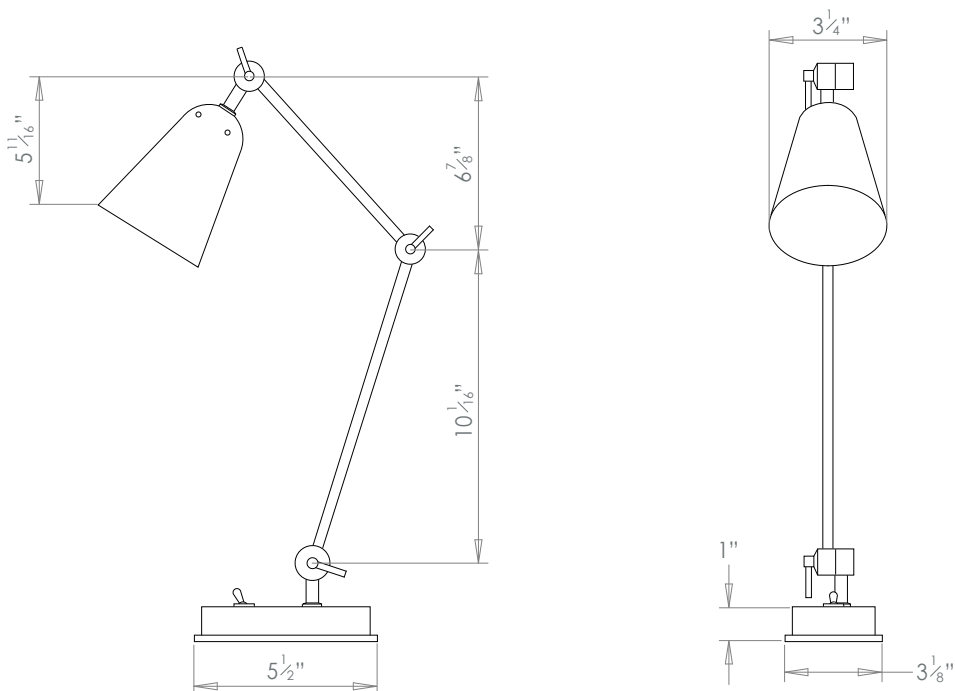

### DIMENSIONS

PRODUCT CODE TL116

CATEGORY: TABLE & FLOOR LAMPS

---