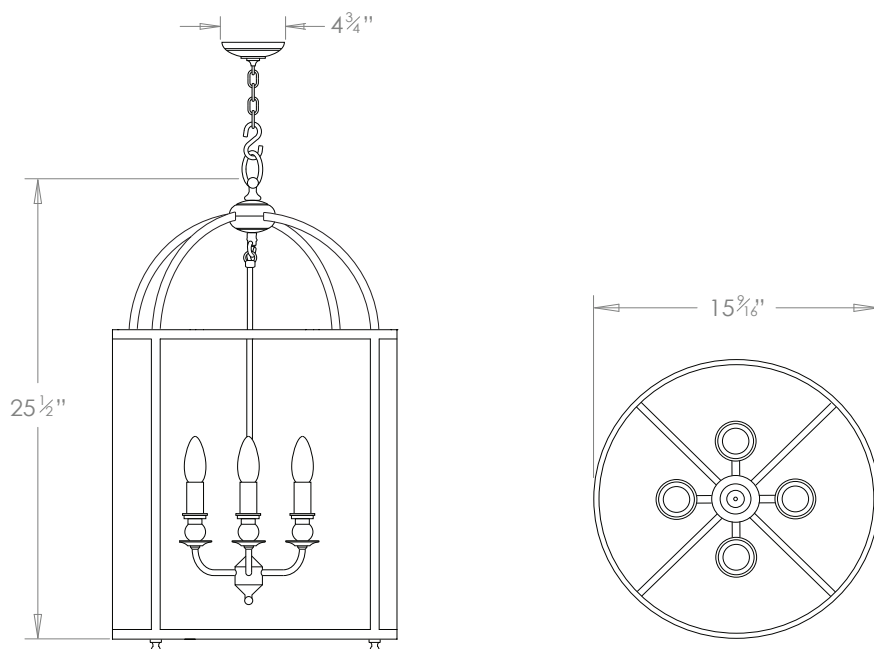

## BEATRICE HANGING LANTERN SMALL

PRODUCT CODE LA96S

CATEGORY: HANGING LANTERNS

### DIMENSIONS

PRODUCT CODE LA96S

CATEGORY: HANGING LANTERNS