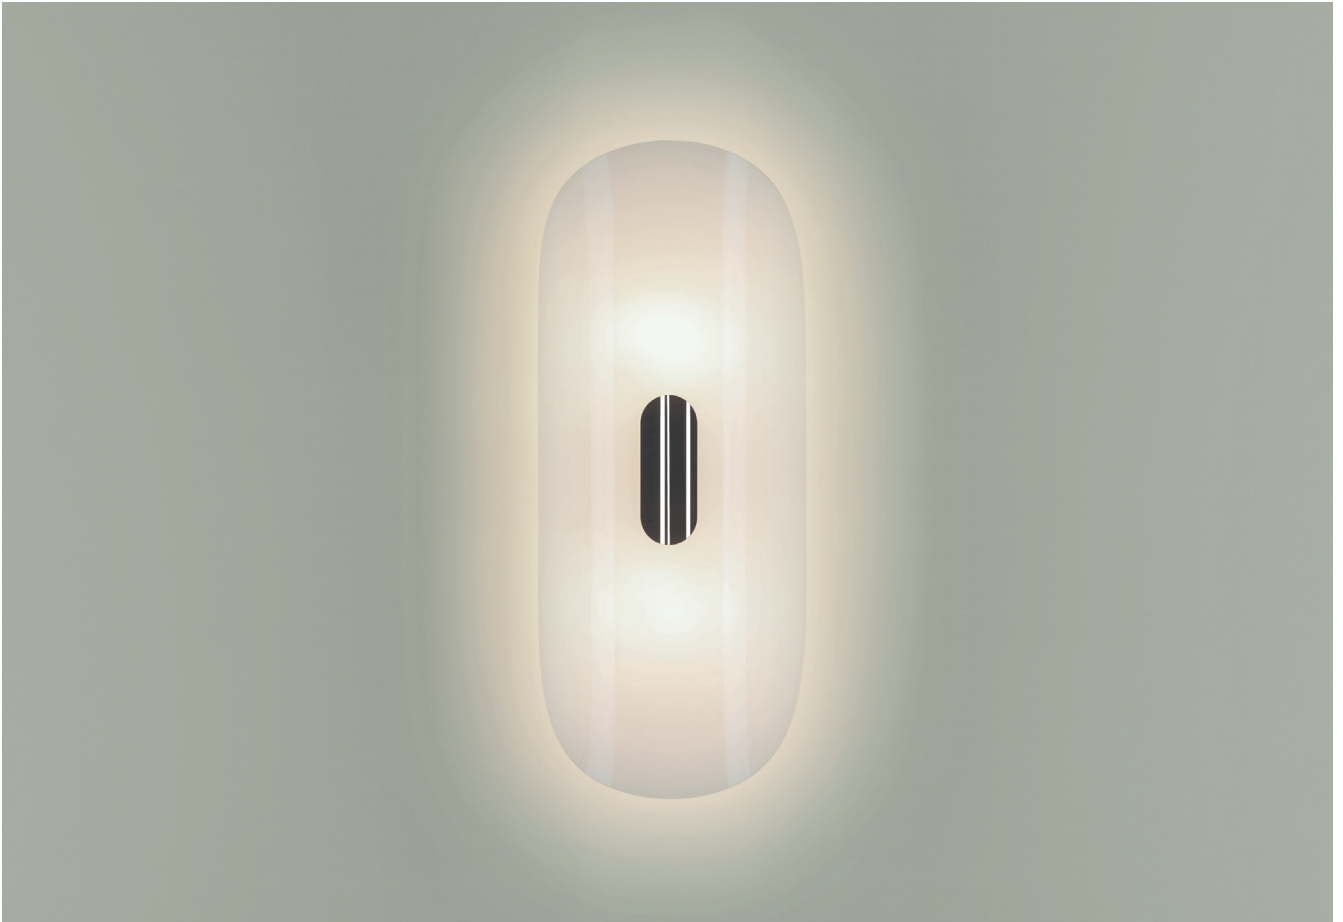

GEA WALL LAMP

PRODUCT CODE WL413

CATEGORY: WALL LIGHTS

DIMENSIONS

PRODUCT CODE WL413

CATEGORY: WALL LIGHTS

GEA WALL LAMP

LAMP TYPE	USA 2 x 60W (Max) E26
FINISH OPTIONS	Brass Polished Lacquered, Brass Brushed Lacquered, Chrome, Nickel Polished (shown) and Nickel Matte.
SIZE & SIMILAR OPTIONS	Alia Wall Lamp (WL428).
WEIGHT	5lb 8oz
CLEANING AND MAINTENANCE INSTRUCTIONS	<p>Metalwork: We recommend a light polish with a non-abrasive lint free cloth. Do not use any metal cleaning products on the fixture as it can remove the finish entirely. Unlacquered brass finish will patinate slowly over time and can be brightened to brass by the use of a brass cleaning agent.</p> <p>Glass: Remove the glass where it is safe to do so. The glass then can be cleaned with a glass cleaner and a lint free cloth. Do not spray glass cleaner directly on the glass or fixture as it could affect the metal finish. Ensure the light is switched off and take care not to pull the flex or allow water to come into contact with the electrical components. Regular dusting with a feather duster will also help keep the glass clean.</p>