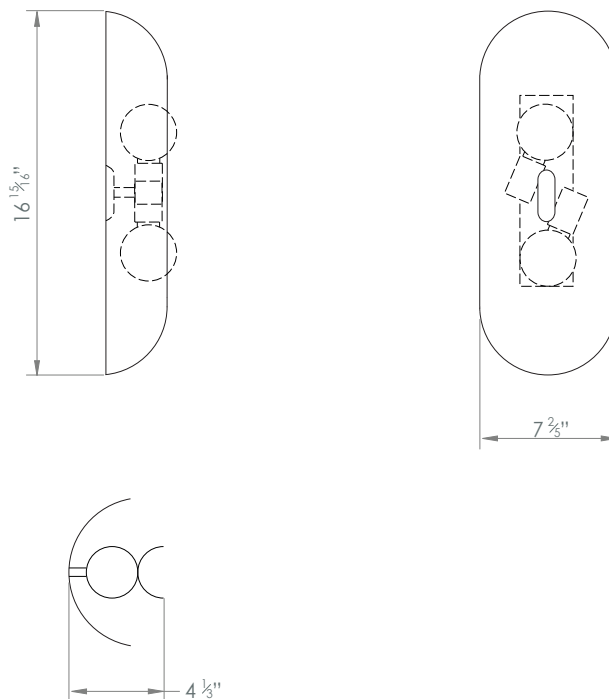

GEA WALL LAMP

PRODUCT CODE WL413

CATEGORY: WALL LIGHTS

DIMENSIONS

PRODUCT CODE WL413

CATEGORY: WALL LIGHTS

GEA WALL LAMP

LAMP TYPE	USA 2 x 60W (Max) E26
FINISH OPTIONS	Brass Polished Lacquered, Brass Brushed Lacquered, Chrome, Nickel Polished (shown) and Nickel Matte.
SIZE & SIMILAR OPTIONS	Alia Wall Lamp (WL428).
WEIGHT	5lb 8oz
CLEANING AND MAINTENANCE INSTRUCTIONS	<p>Metalwork: We recommend a light polish with a non-abrasive lint free cloth. Do not use any metal cleaning products on the fixture as it can remove the finish entirely. Unlacquered brass finish will patinate slowly over time and can be brightened to brass by the use of a brass cleaning agent.</p> <p>Glass: Remove the glass where it is safe to do so. The glass then can be cleaned with a glass cleaner and a lint free cloth. Do not spray glass cleaner directly on the glass or fixture as it could affect the metal finish. Ensure the light is switched off and take care not to pull the flex or allow water to come into contact with the electrical components. Regular dusting with a feather duster will also help keep the glass clean.</p>