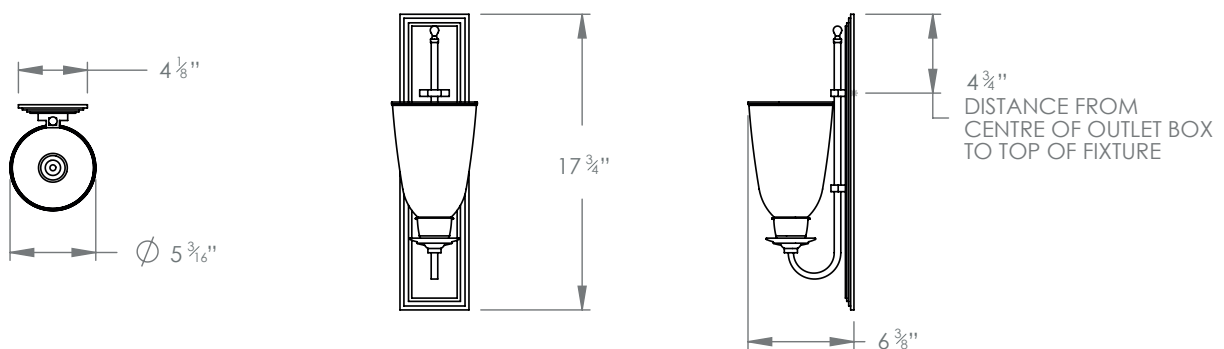

ALBERT WALL LIGHT

PRODUCT CODE WL42

CATEGORY: WALL LIGHTS

DIMENSIONS

PRODUCT CODE WL42

CATEGORY: WALL LIGHTS

ALBERT WALL LIGHT

LAMP TYPE	USA 1 x 60W (Max) E12 Candelabra
FINISH OPTIONS	Brass Polished Lacquered, Brass Polished Unlacquered, Antique Brass, Bronze, Chrome, Nickel Polished (shown) and Nickel Matte.
SIZE & SIMILAR OPTIONS	Albert Wall Light Double (WL79).
WEIGHT	6lb 10oz
ACCREDITATION	This product is UL certificated. 
CLEANING AND MAINTENANCE INSTRUCTIONS	<p>Glass: Remove the glass where it is safe to do so. The glass then can be cleaned with a glass cleaner and a lint free cloth. Do not spray glass cleaner directly on the glass or fixture as it could affect the metal finish. Ensure the light is switched off and take care not to pull the flex or allow water to come into contact with the electrical components. Regular dusting with a feather duster will also help keep the glass clean.</p> <p>Metalwork: We recommend a light polish with a non-abrasive lint free cloth. Do not use any metal cleaning products on the fixture as it can remove the finish entirely. Unlacquered brass finish will patinate slowly over time and can be brightened to brass by the use of a brass cleaning agent.</p>