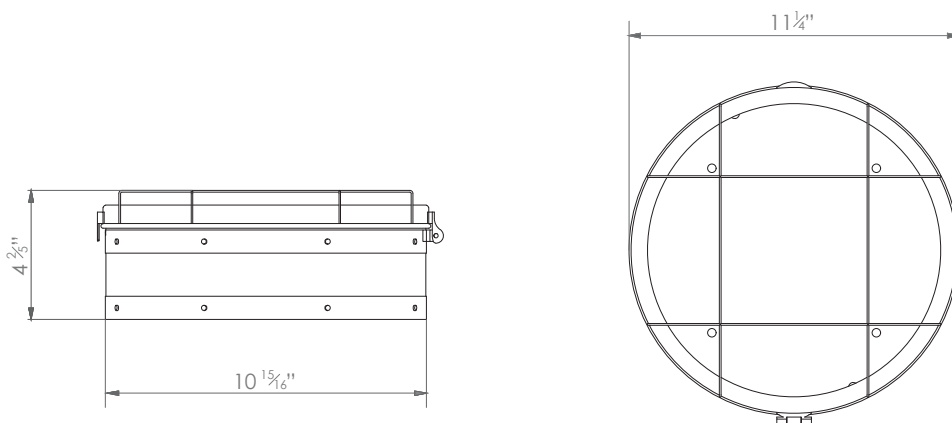

NAUTILUS BULKHEAD

PRODUCT CODE WL422

CATEGORY: WALL LIGHTS

DIMENSIONS

PRODUCT CODE WL422

CATEGORY: WALL LIGHTS

NAUTILUS BULKHEAD

LAMP TYPE	USA 2 x 40W (Max) E12 Candelabra
FINISH OPTIONS	Bronze (shown) and Polished Brass Copper.
SIZE & SIMILAR OPTIONS	Round Bulkhead With Cross Grille (WL114), Reound Bulkhead Central Fixing and Round Bulkhead With 3 Fixings.
WEIGHT	4lb 10oz
CLEANING AND MAINTENANCE INSTRUCTIONS	<p>Metalwork: We recommend a light polish with a non-abrasive lint free cloth. Do not use any metal cleaning products on the fixture as it can remove the finish entirely. Unlacquered brass finish will patinate slowly over time and can be brightened to brass by the use of a brass cleaning agent.</p> <p>Glass: Remove the glass where it is safe to do so. The glass then can be cleaned with a glass cleaner and a lint free cloth. Do not spray glass cleaner directly on the glass or fixture as it could affect the metal finish. Ensure the light is switched off and take care not to pull the flex or allow water to come into contact with the electrical components. Regular dusting with a feather duster will also help keep the glass clean.</p>