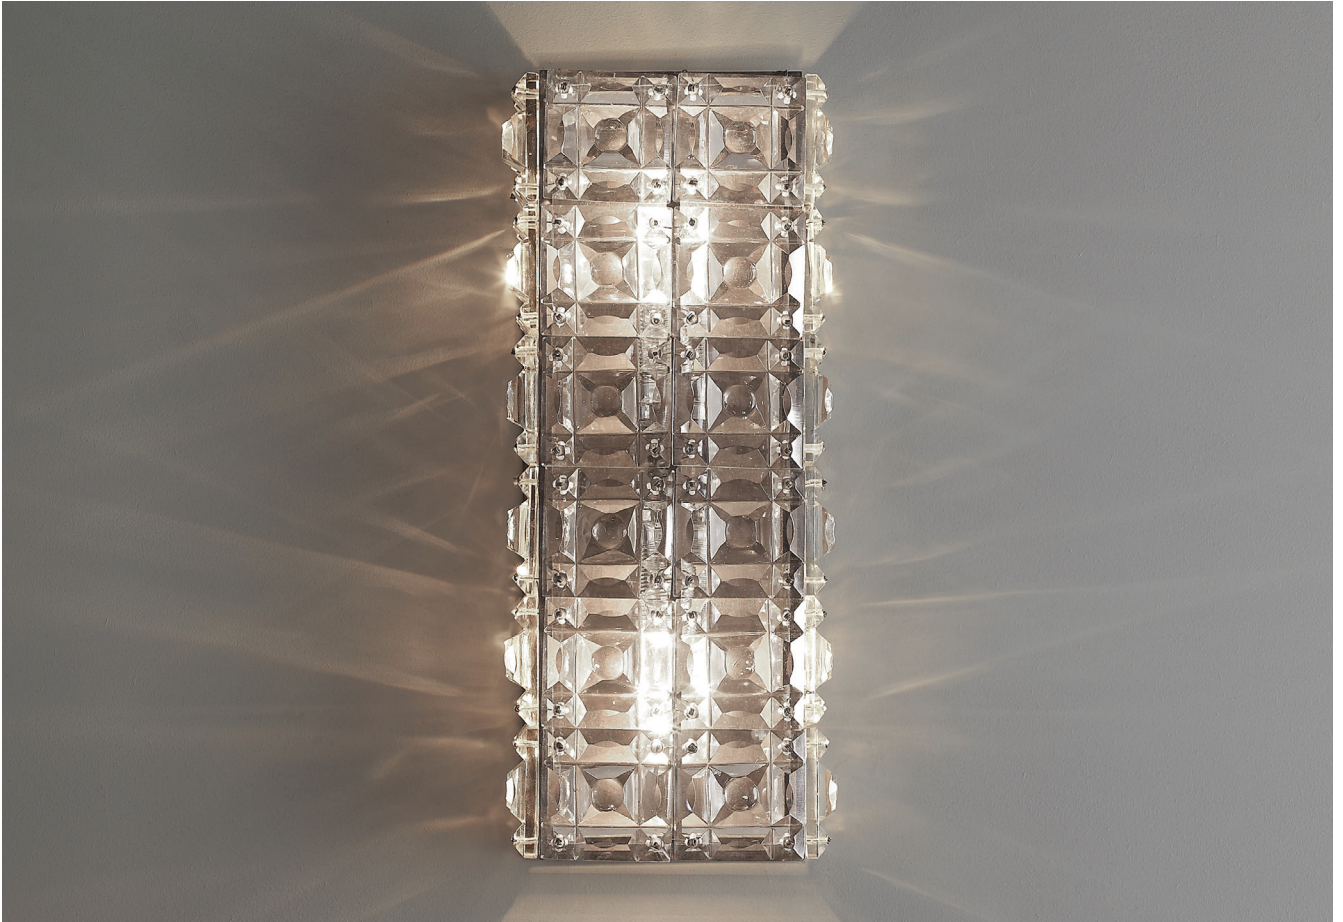

HECTOR FINCH

BERLIN WALL LIGHT DOUBLE

PRODUCT CODE WL255

CATEGORY: WALL LIGHTS

DIMENSIONS

PRODUCT CODE WL255

CATEGORY: WALL LIGHTS

BERLIN WALL LIGHT DOUBLE

LAMP TYPE	USA 2 x 60W (Max) E12 Candelabra
FINISH OPTIONS	Antique Brass, Bronze and Nickel Polished (shown).
SIZE & SIMILAR OPTIONS	Berlin Wall Light Single (WL213), Berlin Pilar Light (WL280), Cinema Wall Light Single (WL212), Cinema Wall Light Double (WL211) and Berlin Ceiling Light (CL14).
WEIGHT	5lb 8oz
ACCREDITATION	This product is UL certificated. 
CLEANING AND MAINTENANCE INSTRUCTIONS	<p>Metalwork: We recommend a light polish with a non-abrasive lint free cloth. Do not use any metal cleaning products on the fixture as it can remove the finish entirely. Unlacquered brass finish will patinate slowly over time and can be brightened to brass by the use of a brass cleaning agent.</p> <p>Glass: Remove the glass where it is safe to do so. The glass then can be cleaned with a glass cleaner and a lint free cloth. Do not spray glass cleaner directly on the glass or fixture as it could affect the metal finish. Ensure the light is switched off and take care not to pull the flex or allow water to come into contact with the electrical components. Regular dusting with a feather duster will also help keep the glass clean.</p>