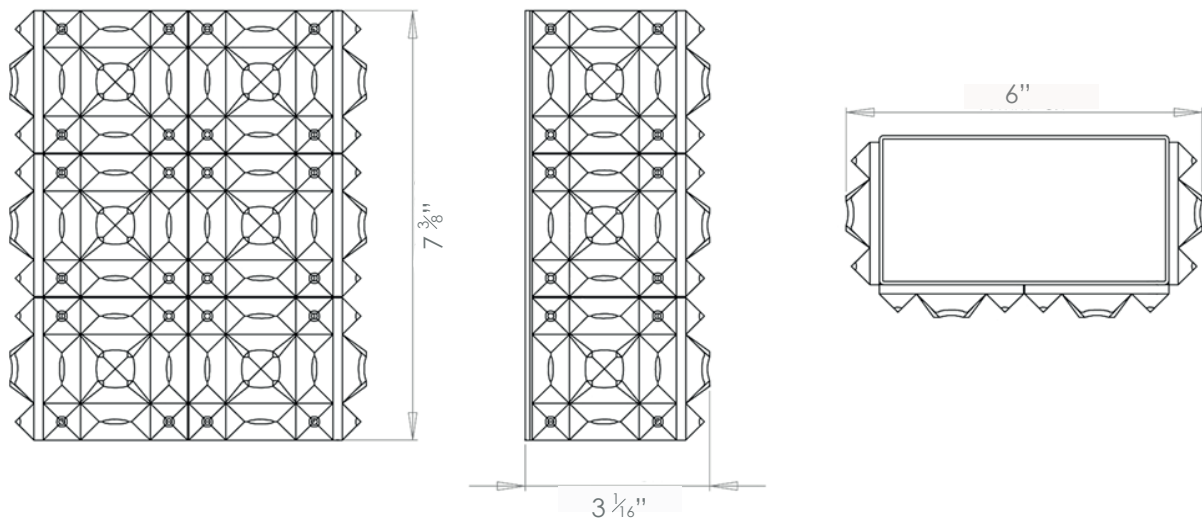

HECTOR FINCH

BERLIN WALL LIGHT SINGLE

PRODUCT CODE WL213

CATEGORY: WALL LIGHTS

DIMENSIONS

PRODUCT CODE WL213

CATEGORY: WALL LIGHTS

BERLIN WALL LIGHT SINGLE

LAMP TYPE	USA 1 x 60W (Max) E12 Candelabra
FINISH OPTIONS	Antique Brass, Bronze and Nickel Polished (shown).
SIZE & SIMILAR OPTIONS	Berlin Pillar Light (WL280), Berlin Wall Light Double (WL255), Cinema Wall Light Single (WL212), Cinema Wall Light Double (WL211) and Berlin Ceiling Light (CL14).
WEIGHT	4lb 7oz
ACCREDITATION	This product is UL certificated. 
CLEANING AND MAINTENANCE INSTRUCTIONS	<p>Metalwork: We recommend a light polish with a non-abrasive lint free cloth. Do not use any metal cleaning products on the fixture as it can remove the finish entirely. Unlacquered brass finish will patinate slowly over time and can be brightened to brass by the use of a brass cleaning agent.</p> <p>Glass: Remove the glass where it is safe to do so. The glass then can be cleaned with a glass cleaner and a lint free cloth. Do not spray glass cleaner directly on the glass or fixture as it could affect the metal finish. Ensure the light is switched off and take care not to pull the flex or allow water to come into contact with the electrical components. Regular dusting with a feather duster will also help keep the glass clean.</p>