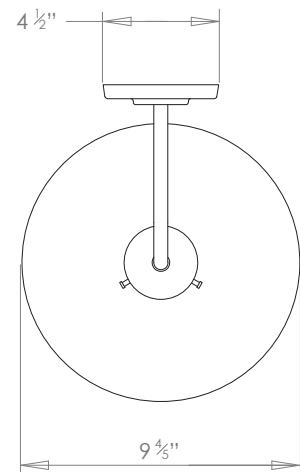

HECTOR FINCH

LEILA BRASS WALL LIGHT SMALL

PRODUCT CODE WL340

CATEGORY: WALL LIGHTS

DIMENSIONS

PRODUCT CODE WL340

CATEGORY: WALL LIGHTS

LEILA BRASS WALL LIGHT SMALL

LAMP TYPE	USA 1 x 60W (Max) E26 Golfball
FINISH OPTIONS	Brass Polished Lacquered, Brass Polished Unlacquered, Antique Brass (shown), Bronze, Chrome, Nickel Polished and Nickel Matte.
SIZE & SIMILAR OPTIONS	Leila Brass Pendant (PL340).
ACCREDITATION	This product is UL certificated. 
WEIGHT	2lb 14oz
CLEANING AND MAINTENANCE INSTRUCTIONS	Metalwork: We recommend a light polish with a non-abrasive lint free cloth. Do not use any metal cleaning products on the fixture as it can remove the finish entirely. Unlacquered brass finish will patinate slowly over time and can be brightened to brass by the use of a brass cleaning agent.