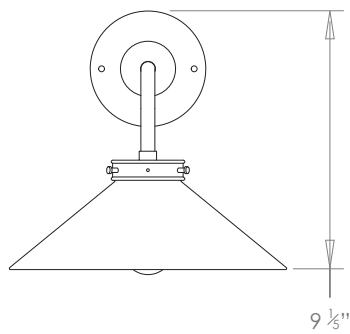

HECTOR FINCH

LEILA BRASS WALL LIGHT SMALL

PRODUCT CODE WL340

CATEGORY: WALL LIGHTS

DIMENSIONS

PRODUCT CODE WL340

CATEGORY: WALL LIGHTS

LEILA BRASS WALL LIGHT SMALL

LAMP TYPE	USA 1 x 60W (Max) E26 Golfball
FINISH OPTIONS	Brass Polished Lacquered, Brass Polished Unlacquered, Antique Brass (shown), Bronze, Chrome, Nickel Polished and Nickel Matte.
SIZE & SIMILAR OPTIONS	Leila Brass Pendant (PL340).
ACCREDITATION	This product is UL certificated. 
WEIGHT	2lb 14oz
CLEANING AND MAINTENANCE INSTRUCTIONS	Metalwork: We recommend a light polish with a non-abrasive lint free cloth. Do not use any metal cleaning products on the fixture as it can remove the finish entirely. Unlacquered brass finish will patinate slowly over time and can be brightened to brass by the use of a brass cleaning agent.