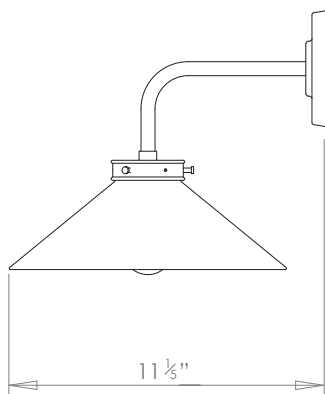

HECTOR FINCH

LEILA BRASS WALL LIGHT SMALL

PRODUCT CODE WL340

CATEGORY: WALL LIGHTS

DIMENSIONS

PRODUCT CODE WL340

CATEGORY: WALL LIGHTS

LEILA BRASS WALL LIGHT SMALL

LAMP TYPE	USA 1 x 60W (Max) E26 Golfball
FINISH OPTIONS	Brass Polished Lacquered, Brass Polished Unlacquered, Antique Brass (shown), Bronze, Chrome, Nickel Polished and Nickel Matte.
SIZE & SIMILAR OPTIONS	Leila Brass Pendant (PL340).
ACCREDITATION	This product is UL certificated. 
WEIGHT	2lb 14oz
CLEANING AND MAINTENANCE INSTRUCTIONS	Metalwork: We recommend a light polish with a non-abrasive lint free cloth. Do not use any metal cleaning products on the fixture as it can remove the finish entirely. Unlacquered brass finish will patinate slowly over time and can be brightened to brass by the use of a brass cleaning agent.