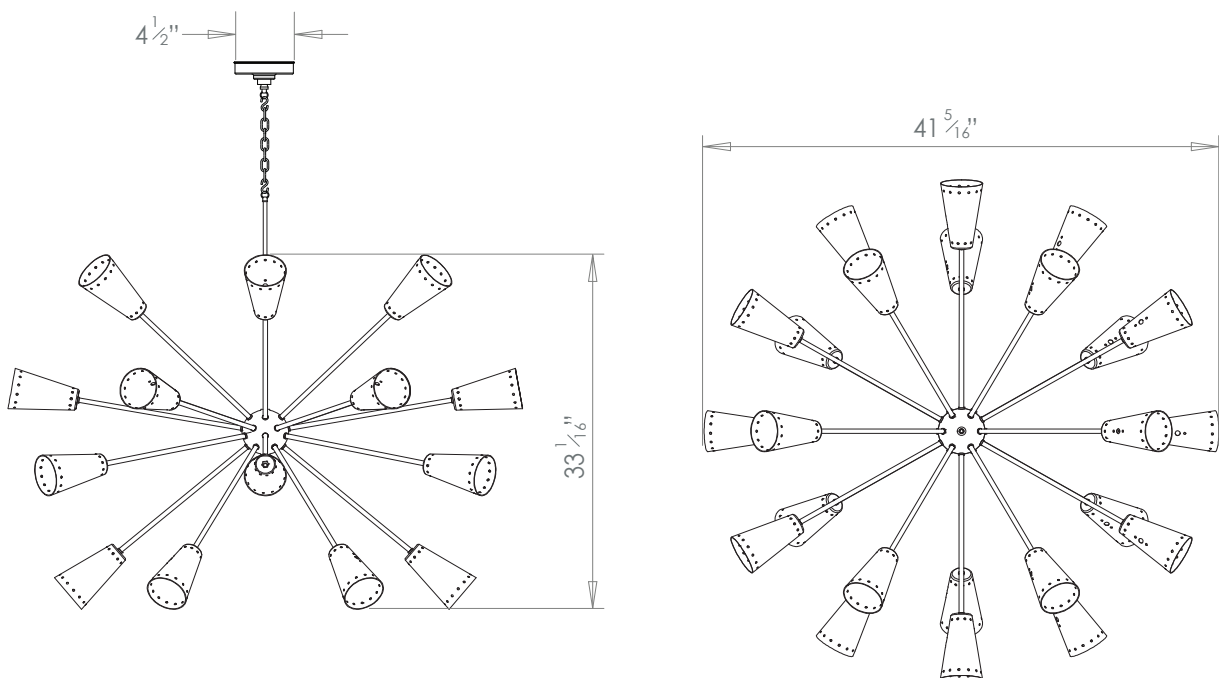

SPUTNIK CHANDELIER 24 LIGHT

PRODUCT CODE CH87

CATEGORY: CHANDELIERS & PENDANTS

DIMENSIONS

PRODUCT CODE CH87

CATEGORY: CHANDELIERS & PENDANTS

SPUTNIK CHANDELIER 24 LIGHT

LAMP TYPE	USA 24 x 4W (Max) GU10 LED
FINISH OPTIONS	Brass Polished Lacquered, Brass Polished Unlacquered, Antique Brass (shown), Bronze, Chrome, Nickel Polished and Nickel Matte.
SIZE & SIMILAR OPTIONS	Dido Single Arm Wall Light (WL462), Dido Double Arm Wall Light (WL461) and Dido Table Lamp (TL116).
ADDITIONAL INFORMATION	Supplied with 35" of chain and rod as standard. Minimum overall drop from the ceiling to the bottom 34". Shade not included.
CLEANING AND MAINTENANCE INSTRUCTIONS	Metalwork: We recommend a light polish with a non-abrasive lint free cloth. Do not use any metal cleaning products on the fixture as it can remove the finish entirely. Unlacquered brass finish will patinate slowly over time and can be brightened to brass by the use of a brass cleaning agent.