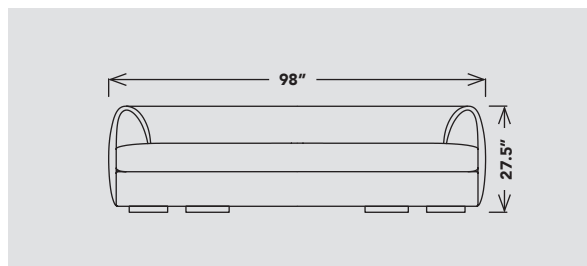

SEDILIA

SENNEN CURVED SOFA

SE10101

A soft arc of elegance, the Sennen Curved Sofa has been designed to create comfort without compromise.

DIMENSIONS

98" W x 53" D x 27.5" H
ARM HEIGHT: 27.5"
ARM WIDTH: 10.5"
SEAT HEIGHT: 16.5"
SEAT DEPTH: 28.5" - 30"

CONSTRUCTION & FILL

Hybrid frame built with solid beech and CNC-cut cabinet grade birch plywood components. Fully hand sprung seat with sprung back. Layered foam with pure down wrap.

LEAD TIME

All pieces made to order in 10-12 weeks.
Handmade in America.

FABRIC

COM Req: 17 yards

TIMBERS