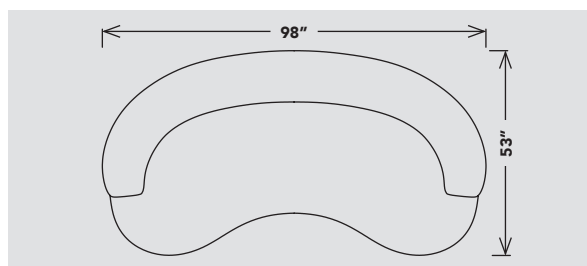

SEDILIA

SENNEN CURVED SOFA

SE10101

A soft arc of elegance, the Sennen Curved Sofa has been designed to create comfort without compromise.

DIMENSIONS

98" W x 53" D x 27.5" H
ARM HEIGHT: 27.5"
ARM WIDTH: 10.5"
SEAT HEIGHT: 16.5"
SEAT DEPTH: 28.5" - 30"

CONSTRUCTION & FILL

Hybrid frame built with solid beech and CNC-cut cabinet grade birch plywood components. Fully hand sprung seat with sprung back. Layered foam with pure down wrap.

LEAD TIME

All pieces made to order in 10-12 weeks.
Handmade in America.

FABRIC

COM Req: 17 yards

TIMBERS