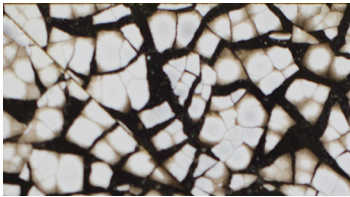

Couronne Mirror

Mirror with custom hand cracked eggshell embedded in the resin & lacquer.

SPECIFICATIONS

34" DIA x 1" D

Custom sizes available.

MATERIALS + FINISH

FRAME & TRIM: Satin Brass, Satin Nickel, Antique Bronze, Oiled-Rubbed Bronze, Gunmetal

MOSAIC: Hand-cracked eggshell with lacquer & resin.

COLORS: Espresso, Jade, Black.

Materials

Metal (Frame)

Satin Brass

Oil Rubbed Bronze

Gunmetal

Antique Bronze

Satin Nickel

Eggshell (Details)

Chocolate

Jade

Black

Mirror

Clear

Antique