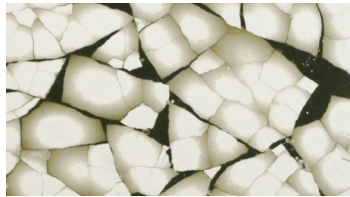

Couronne Mirror

Mirror with custom hand cracked eggshell embedded in the resin & lacquer.

SPECIFICATIONS

34" DIA x 1" D

Custom sizes available.

MATERIALS + FINISH

FRAME & TRIM: Satin Brass, Satin Nickel, Antique Bronze, Oiled-Rubbed Bronze, Gunmetal

MOSAIC: Hand-cracked eggshell with lacquer & resin.

COLORS: Espresso, Jade, Black.

Materials

Metal (Frame)

Satin Brass

Oil Rubbed Bronze

Gunmetal

Antique Bronze

Satin Nickel

Eggshell (Details)

Chocolate

Jade

Black

Mirror

Clear

Antique