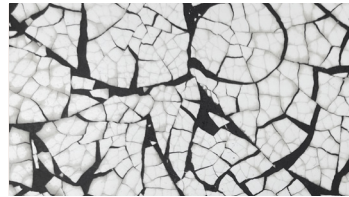

Couronne Mirror

Mirror with custom hand cracked eggshell embedded in the resin & lacquer.

SPECIFICATIONS

34" DIA x 1" D

Custom sizes available.

MATERIALS + FINISH

FRAME & TRIM: Satin Brass, Satin Nickel, Antique Bronze, Oiled-Rubbed Bronze, Gunmetal

MOSAIC: Hand-cracked eggshell with lacquer & resin.

COLORS: Espresso, Jade, Black.

Materials

Metal (Frame)

Satin Brass

Oil Rubbed Bronze

Gunmetal

Antique Bronze

Satin Nickel

Eggshell (Details)

Chocolate

Jade

Black

Mirror

Clear

Antique