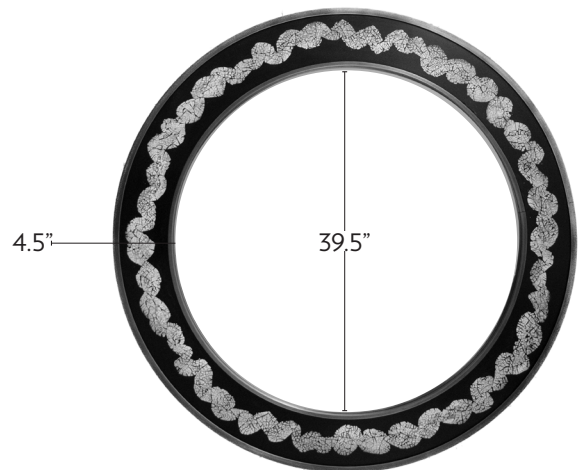

Couronne Mirror

Mirror with custom hand cracked eggshell embedded in the resin & lacquer.

SPECIFICATIONS

34" DIA x 1" D

Custom sizes available.

MATERIALS + FINISH

FRAME & TRIM: Satin Brass, Satin Nickel, Antique Bronze, Oiled-Rubbed Bronze, Gunmetal

MOSAIC: Hand-cracked eggshell with lacquer & resin.

COLORS: Espresso, Jade, Black.

Materials

Metal (Frame)

Satin Brass

Oil Rubbed Bronze

Gunmetal

Antique Bronze

Satin Nickel

Eggshell (Details)

Chocolate

Jade

Black

Mirror

Clear

Antique