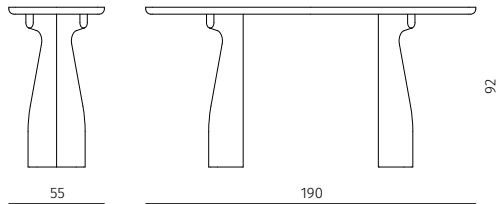

CHESS

Console

Design / Mathieu Delacroix

Made in Portugal

CHESS

Console

Design / Mathieu Delacroix
Made in Portugal

console (small)

dimensions : 170 x 50 x h 75 cm

Materials	Finishes
travertine	beige roman unfilled
marble	fior di pesco
marble	rosso levanto
marble	calacatta monet
marble	grey saint-laurent

console (tall)

dimensions : 190 x 55 x h 92 cm