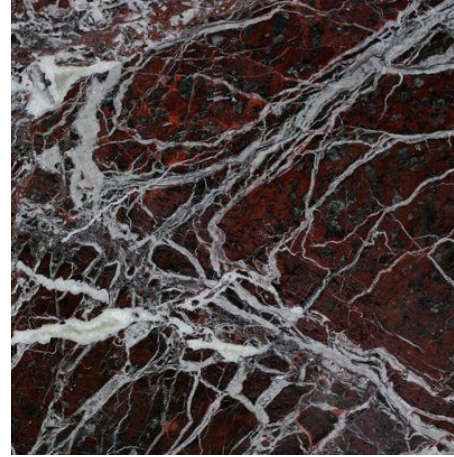

Rosso Levanto