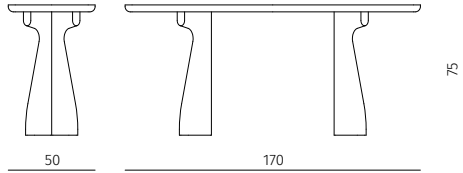

CHESS

Console

Design / Mathieu Delacroix

Made in Portugal

CHESS

Console

Design / Mathieu Delacroix
Made in Portugal

console (small)

dimensions : 170 x 50 x h 75 cm

Materials	Finishes
travertine	beige roman unfilled
marble	fior di pesco
marble	rosso levanto
marble	calacatta monet
marble	grey saint-laurent

console (tall)

dimensions : 190 x 55 x h 92 cm