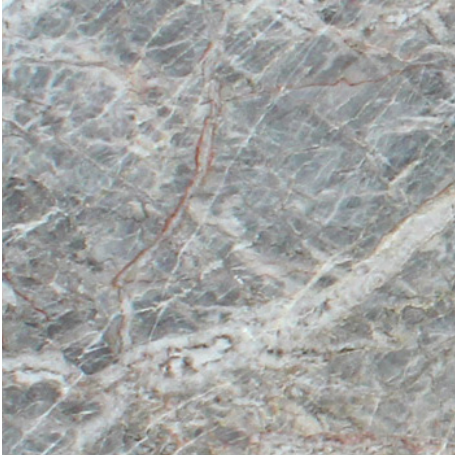

dimensions : 170 x 50 x h 75 cm

Materials	Finishes
travertine	beige roman unfilled
marble	fior di pesco
marble	rosso levanto
marble	calacatta monet
marble	grey saint-laurent

console (tall)

dimensions : 190 x 55 x h 92 cm

Materials	Finishes
travertine	beige roman unfilled
marble	fior di pesco
marble	rosso levanto
marble	calacatta monet
marble	grey saint-laurent

MARBLE

As stone is a natural material, variations in tint may occur