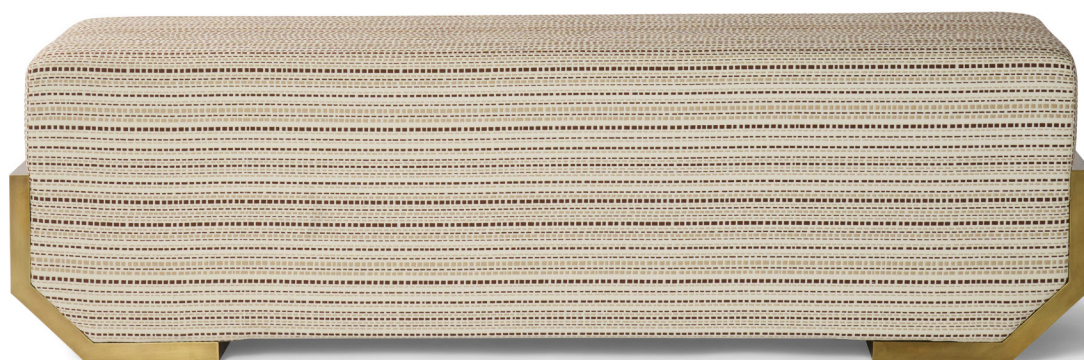

## BRERA BENCH

### QUICKSHIP

W 54" × D 16" × H 16"

COM: 4 YDS | COL: 72 SQFT

SHOWN IN BURNISHED BRASS (BASE) WITH NB TEXTILE IN STRADA | GRAIN/BURNISHED

### Custom Capabilities

*Available with Tri-Color Brass Base*

*Available as Stool*

## BRERA STOOL

W 34" × D 16" × H 16"

COM: 3 YDS | COL: 54 SQFT

SHOWN IN TRI-COLOR BRASS (BASE) WITH NB TEXTILE IN REFLECTION | DUSTY ROSE