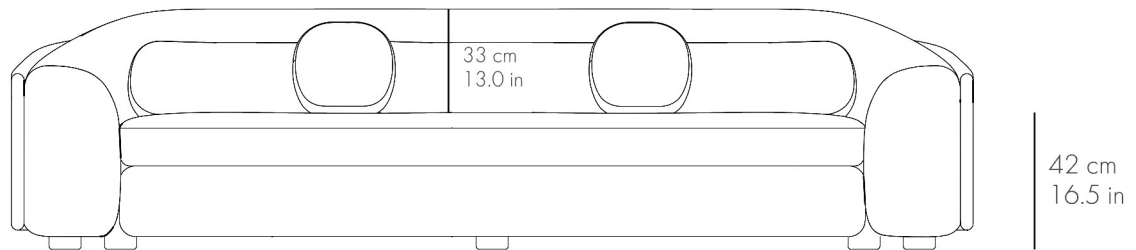

PIERRE_AUGUSTIN_ROSE

GALILEO SOFA

300 cm
118.1 in

Legs: sculpted in solid oak, preserving its natural properties.
Each piece is unique - final effect depends on the nuances of the wood (knots, cracks, colours).

Weight : 130 kg