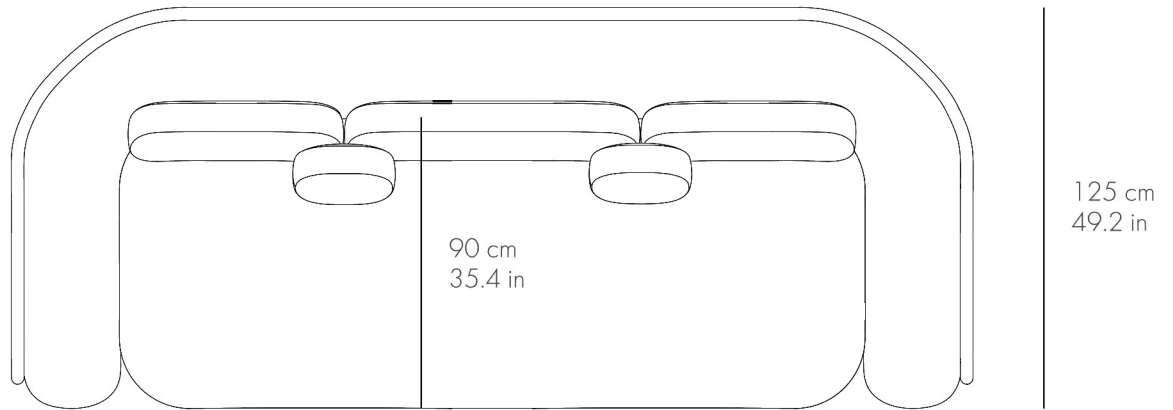

PIERRE_AUGUSTIN_ROSE

GALILEO SOFA

300 cm
118.1 in

Legs: sculpted in solid oak, preserving its natural properties.
Each piece is unique - final effect depends on the nuances of the wood (knots, cracks, colours).

Weight : 130 kg