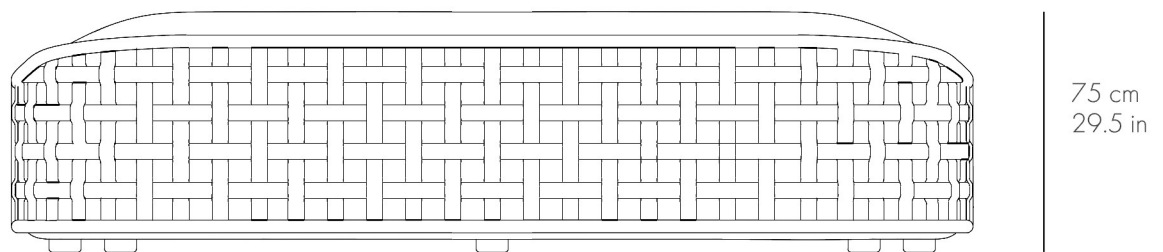

PIERRE_AUGUSTIN_ROSE

GALILEO SOFA

300 cm
118.1 in

Legs: sculpted in solid oak, preserving its natural properties.
Each piece is unique - final effect depends on the nuances of the wood (knots, cracks, colours).

Weight : 130 kg