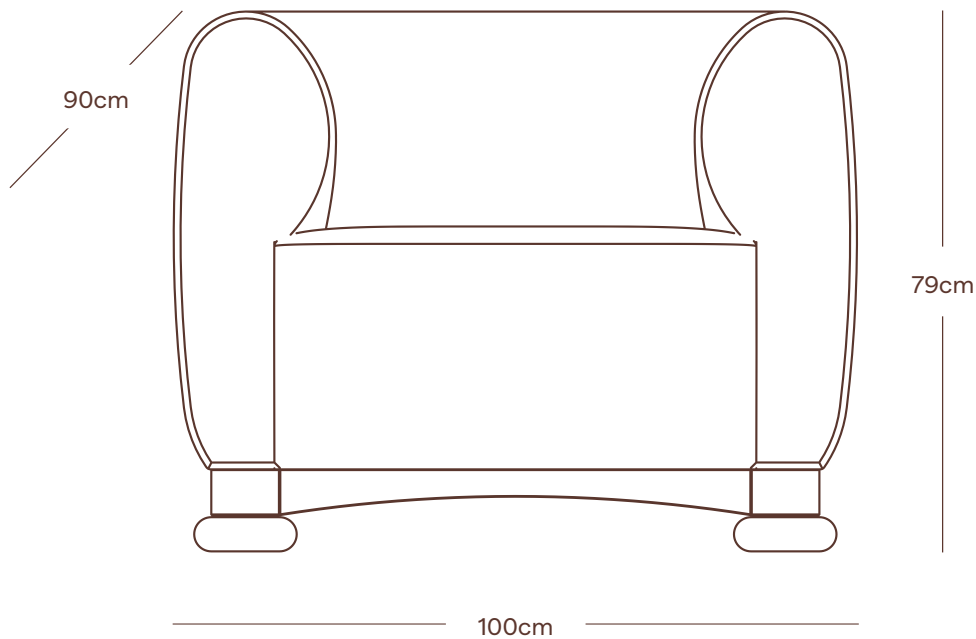

THE IVO ARMCHAIR

MATERIALS

Upholstered here in our Atlas Linen Velvet in Abyss and solid oak plinth in clear matte oiled.

DIMENSIONS

Width 100cm
Depth 90cm
Height 79cm
Seat Height 45cm