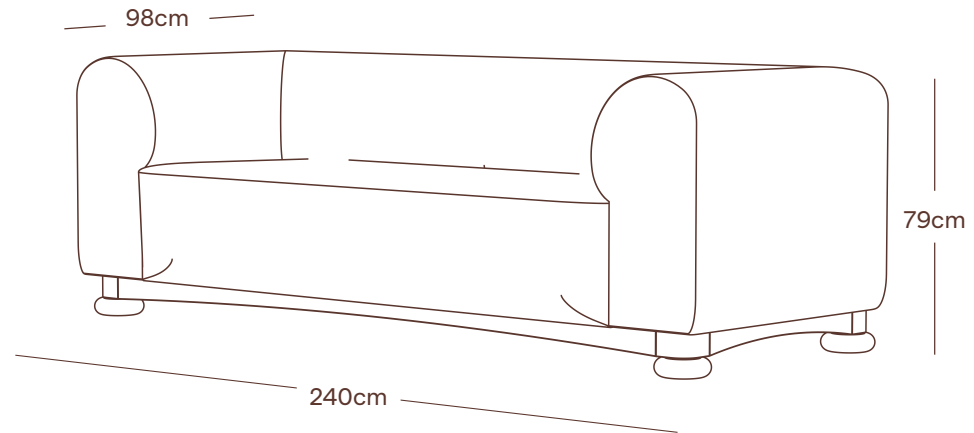

SISTER

THE IVO SOFA

THE IVO SOFA

MATERIALS

Upholstered here in our Atlas Linen Velvet in Mistal and solid walnut plinth in clear matte oiled.

DIMENSIONS

Width 240cm
Depth 98cm
Height 79cm
Seat Height 45cm

ADDITIONAL COMMENTS

Made in the UK
Weight: 94kg

FINISHES

Oak

Walnut

All drawings, concepts and ideas herein are the intellectual property right of Sister by Studio Ashby and are subject to international copyright and intellectual property law.