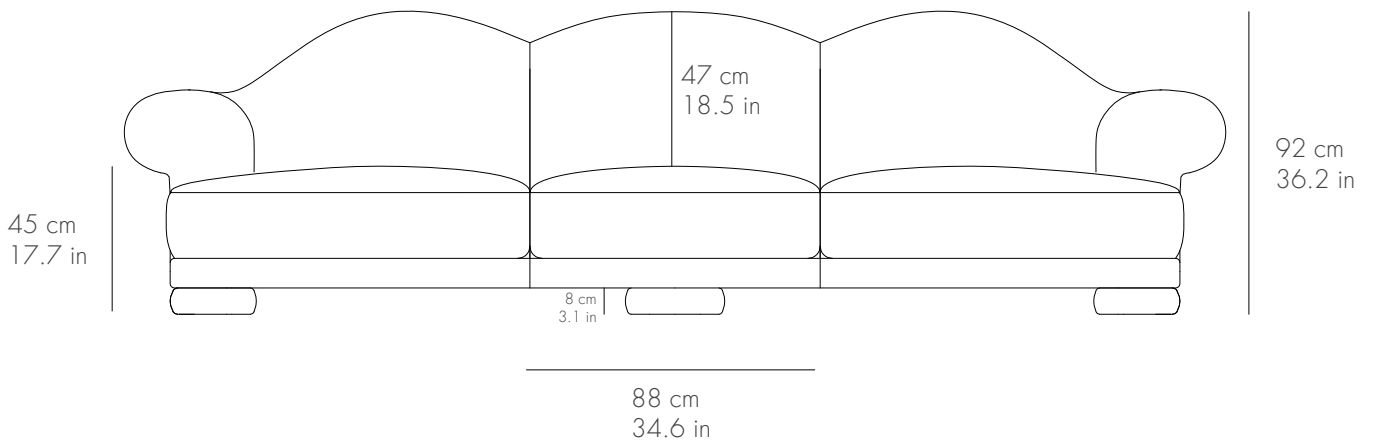

PIERRE_AUGUSTIN_ROSE

SAINT GERMAIN SOFA

335 cm
131.9 in

Upholstery: no seams in the front of the backrest.
Final effect depends on the composition of the fabric choice.

Legs: hand-carved oak

Weight: 225 kg