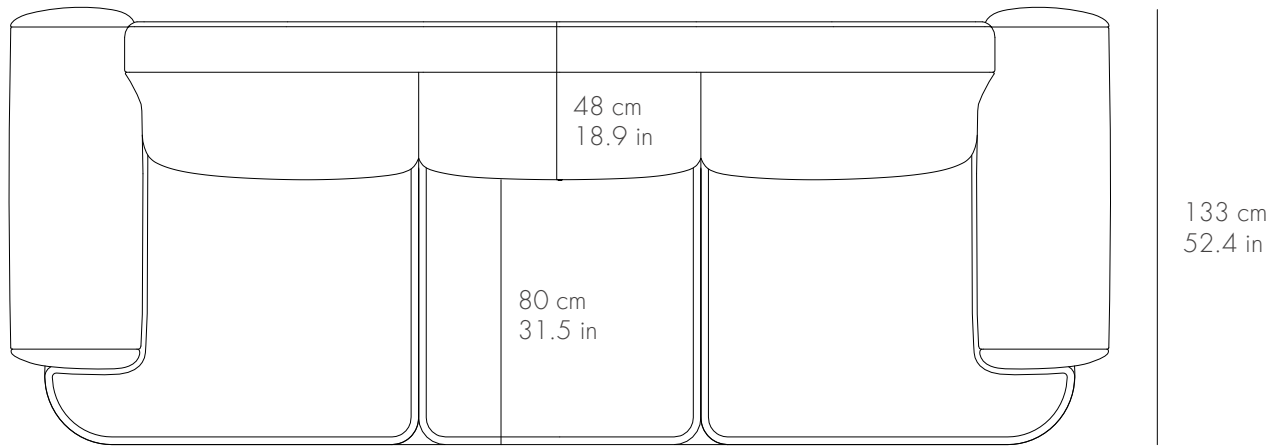

PIERRE_AUGUSTIN_ROSE

SAINT GERMAIN SOFA

335 cm
131.9 in

Upholstery: no seams in the front of the backrest.
Final effect depends on the composition of the fabric choice.

Legs: hand-carved oak

Weight: 225 kg