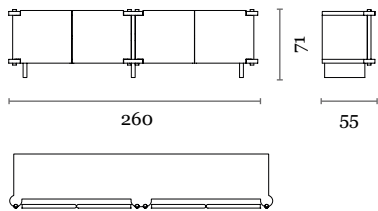

dimensions : 210 x 55 x h 71 cm
4 doors

Materials	Finishes
brushed oak	choice of tints
brushed cerused oak	CH.1104-005.B or CH.1105-005.B

sideboard 230

dimensions : 230 x 55 x h 71 cm
4 doors

Materials	Finishes
brushed oak	choice of tints
brushed cerused oak	CH.1104-005.B or CH.1105-005.B

sideboard 260

dimensions : 260 x 55 x h 71 cm
4 doors

Materials	Finishes
brushed oak	choice of tints
brushed cerused oak	CH.1104-005.B or CH.1105-005.B

JIA

Collection

Design / Christophe Delcourt
Made in France

sideboard 280
dimensions : 280 x 55 x h 71 cm
4 doors

Materials	Finishes
brushed oak	choice of tints
brushed cerused oak	CH.1104-005.B or CH.1105-005.B

cabinet
dimensions : 120 x 55 x h 161 cm
2 doors

Materials	Finishes
brushed oak	choice of tints
brushed cerused oak	CH.1104-005.B or CH.1105-005.B

secretary desk
dimensions : 266 x 71 x h 150 cm

Materials	Finishes
brushed oak / vegetable-tanned leather	CH.1104-005.B or CH.1105-005.B / leather range 3 - Whisky or Masai
brushed cerused oak / vegetable-tanned leather	CH.1104-005.B or CH.1105-005.B / leather range 3 - Whisky or Masai