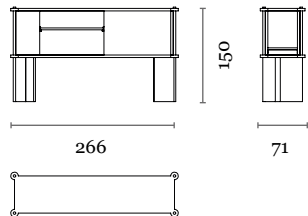

dimensions : 210 x 55 x h 71 cm
4 doors

Materials	Finishes
brushed oak	choice of tints
brushed cerused oak	CH.1104-005.B or CH.1105-005.B

sideboard 230

dimensions : 230 x 55 x h 71 cm
4 doors

Materials	Finishes
brushed oak	choice of tints
brushed cerused oak	CH.1104-005.B or CH.1105-005.B

sideboard 260

dimensions : 260 x 55 x h 71 cm
4 doors

Materials	Finishes
brushed oak	choice of tints
brushed cerused oak	CH.1104-005.B or CH.1105-005.B

JIA

Collection

Design / Christophe Delcourt
Made in France

sideboard 280
dimensions : 280 x 55 x h 71 cm
4 doors

Materials	Finishes
brushed oak	choice of tints
brushed cerused oak	CH.1104-005.B or CH.1105-005.B

cabinet
dimensions : 120 x 55 x h 161 cm
2 doors

Materials	Finishes
brushed oak	choice of tints
brushed cerused oak	CH.1104-005.B or CH.1105-005.B

secretary desk
dimensions : 266 x 71 x h 150 cm

Materials	Finishes
brushed oak / vegetable-tanned leather	CH.1104-005.B or CH.1105-005.B / leather range 3 - Whisky or Masai
brushed cerused oak / vegetable-tanned leather	CH.1104-005.B or CH.1105-005.B / leather range 3 - Whisky or Masai