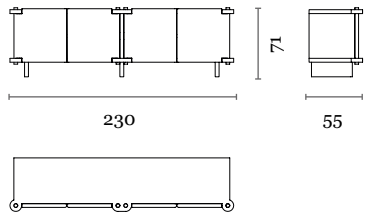

dimensions : 210 x 55 x h 71 cm
4 doors

Materials	Finishes
brushed oak	choice of tints
brushed cerused oak	CH.1104-005.B or CH.1105-005.B

sideboard 230

dimensions : 230 x 55 x h 71 cm
4 doors

Materials	Finishes
brushed oak	choice of tints
brushed cerused oak	CH.1104-005.B or CH.1105-005.B

sideboard 260

dimensions : 260 x 55 x h 71 cm
4 doors

Materials	Finishes
brushed oak	choice of tints
brushed cerused oak	CH.1104-005.B or CH.1105-005.B

JIA

Collection

Design / Christophe Delcourt
Made in France

sideboard 280
dimensions : 280 x 55 x h 71 cm
4 doors

Materials	Finishes
brushed oak	choice of tints
brushed cerused oak	CH.1104-005.B or CH.1105-005.B

cabinet
dimensions : 120 x 55 x h 161 cm
2 doors

Materials	Finishes
brushed oak	choice of tints
brushed cerused oak	CH.1104-005.B or CH.1105-005.B

secretary desk
dimensions : 266 x 71 x h 150 cm

Materials	Finishes
brushed oak / vegetable-tanned leather	CH.1104-005.B or CH.1105-005.B / leather range 3 - Whisky or Masai
brushed cerused oak / vegetable-tanned leather	CH.1104-005.B or CH.1105-005.B / leather range 3 - Whisky or Masai