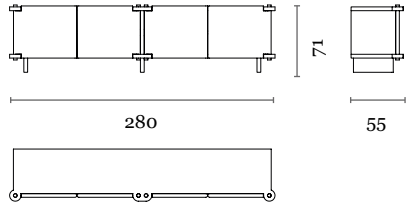

dimensions : 210 x 55 x h 71 cm
4 doors

Materials	Finishes
brushed oak	choice of tints
brushed cerused oak	CH.1104-005.B or CH.1105-005.B

sideboard 230

dimensions : 230 x 55 x h 71 cm
4 doors

Materials	Finishes
brushed oak	choice of tints
brushed cerused oak	CH.1104-005.B or CH.1105-005.B

sideboard 260

dimensions : 260 x 55 x h 71 cm
4 doors

Materials	Finishes
brushed oak	choice of tints
brushed cerused oak	CH.1104-005.B or CH.1105-005.B

JIA

Collection

Design / Christophe Delcourt
Made in France

sideboard 280
dimensions : 280 x 55 x h 71 cm
4 doors

Materials	Finishes
brushed oak	choice of tints
brushed cerused oak	CH.1104-005.B or CH.1105-005.B

cabinet
dimensions : 120 x 55 x h 161 cm
2 doors

Materials	Finishes
brushed oak	choice of tints
brushed cerused oak	CH.1104-005.B or CH.1105-005.B

secretary desk
dimensions : 266 x 71 x h 150 cm

Materials	Finishes
brushed oak / vegetable-tanned leather	CH.1104-005.B or CH.1105-005.B / leather range 3 - Whisky or Masai
brushed cerused oak / vegetable-tanned leather	CH.1104-005.B or CH.1105-005.B / leather range 3 - Whisky or Masai