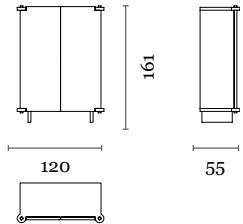

dimensions : 210 x 55 x h 71 cm
4 doors

Materials	Finishes
brushed oak	choice of tints
brushed cerused oak	CH.1104-005.B or CH.1105-005.B

sideboard 230

dimensions : 230 x 55 x h 71 cm
4 doors

Materials	Finishes
brushed oak	choice of tints
brushed cerused oak	CH.1104-005.B or CH.1105-005.B

sideboard 260

dimensions : 260 x 55 x h 71 cm
4 doors

Materials	Finishes
brushed oak	choice of tints
brushed cerused oak	CH.1104-005.B or CH.1105-005.B

JIA

Collection

Design / Christophe Delcourt
Made in France

sideboard 280
dimensions : 280 x 55 x h 71 cm
4 doors

Materials	Finishes
brushed oak	choice of tints
brushed cerused oak	CH.1104-005.B or CH.1105-005.B

cabinet
dimensions : 120 x 55 x h 161 cm
2 doors

Materials	Finishes
brushed oak	choice of tints
brushed cerused oak	CH.1104-005.B or CH.1105-005.B

secretary desk
dimensions : 266 x 71 x h 150 cm

Materials	Finishes
brushed oak / vegetable-tanned leather	CH.1104-005.B or CH.1105-005.B / leather range 3 - Whisky or Masai
brushed cerused oak / vegetable-tanned leather	CH.1104-005.B or CH.1105-005.B / leather range 3 - Whisky or Masai