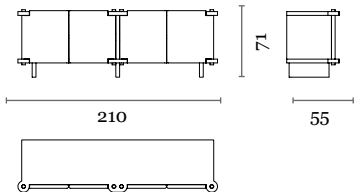

dimensions : 210 x 55 x h 71 cm
4 doors

Materials	Finishes
brushed oak	choice of tints
brushed cerused oak	CH.1104-005.B or CH.1105-005.B

sideboard 230

dimensions : 230 x 55 x h 71 cm
4 doors

Materials	Finishes
brushed oak	choice of tints
brushed cerused oak	CH.1104-005.B or CH.1105-005.B

sideboard 260

dimensions : 260 x 55 x h 71 cm
4 doors

Materials	Finishes
brushed oak	choice of tints
brushed cerused oak	CH.1104-005.B or CH.1105-005.B

JIA

Collection

Design / Christophe Delcourt
Made in France

sideboard 280
dimensions : 280 x 55 x h 71 cm
4 doors

Materials	Finishes
brushed oak	choice of tints
brushed cerused oak	CH.1104-005.B or CH.1105-005.B

cabinet
dimensions : 120 x 55 x h 161 cm
2 doors

Materials	Finishes
brushed oak	choice of tints
brushed cerused oak	CH.1104-005.B or CH.1105-005.B

secretary desk
dimensions : 266 x 71 x h 150 cm

Materials	Finishes
brushed oak / vegetable-tanned leather	CH.1104-005.B or CH.1105-005.B / leather range 3 - Whisky or Masai
brushed cerused oak / vegetable-tanned leather	CH.1104-005.B or CH.1105-005.B / leather range 3 - Whisky or Masai